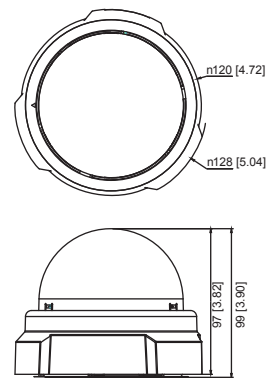

PHOTO INDICATION

- 1 Power LED
- 2 Ethernet Port
- 3 Reset Button

DIMENSION DIAGRAM

Unit: mm [inch]

ACCESSORY OPTIONS

| Dome Cover | | |
|------------|--|---------------------------------|
| PDCX-0104 | | 3-inch, smoke, non-vandal proof |

• General

| | |
|----------------------------|---|
| Power Source / Consumption | PoE Class 2 (IEEE802.3af) / 3.79 W |
| Weight | 292 g (0.64 lb) |
| Dimensions (Ø x H) | 128 mm x 99 mm (5.12" x 3.90") |
| Mount Type | Surface, Pendant, Wall, Corner, Pole, Flush |
| Operating Temperature | -10 °C ~ 50 °C (14 °F ~ 122 °F) |
| Operating Humidity | 10% ~ 85% RH |
| Approvals | CE (EN 55022 Class B, EN 55024), FCC (Part15 Subpart B Class B) |