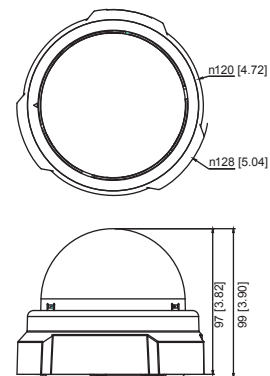

# E52

1MP Indoor Dome with D/N, IR, Basic WDR, Fixed lens

- Progressive Scan CMOS
- Minimum illumination 0 lux with IR LED on
- Built-in f3.6mm / F1.8 Megapixel fixed lens
- 30 fps at 1280 x 720 resolution
- Selectable H.264 HP, MJPEG compressions with dual streaming
- Powered by PoE Class 2
- Video motion detection
- Basic WDR

## DIMENSION DIAGRAM

Unit: mm [inch]

#### • Lens

Focal Length / Aperture	Fixed focal, f3.6 mm / F1.8
Iris	Fixed iris
Focus	Fixed focus
Lens Mount	Board Mount
Horizontal Viewing Angle	60.6°
Viewing Angle Adjustment	Pan: 0° - 330°; Tilt: 20° - 90°

#### • General

Power Source / Consumption	PoE Class 2 (IEEE802.3af) / 4.26 W (IR on)
Weight	292 g (0.64 lb)
Dimensions (Ø x H)	128 mm x 99 mm (5.12" x 3.90")
Mount Type	Surface, Pendant, Wall, Corner, Pole, Flush
Starting Temperature	-10°C ~ 50°C (14°F ~ 122°F)
Operating Temperature	-10°C ~ 50°C (14°F ~ 122°F)
Operating Humidity	10% ~ 85% RH
Approvals	CE (EN 55022 Class B, EN 55024), FCC (Part15 Subpart B Class B)