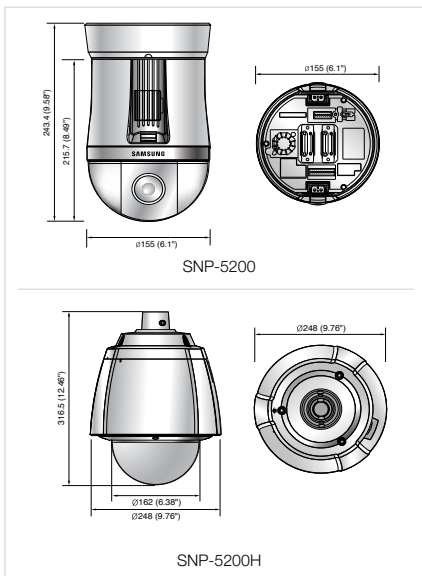

Specifications