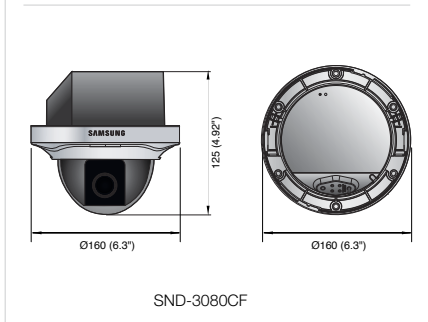

Dimensions

Unit : mm (inch)

The Eco mark represents Samsung Technwin's will to create environment-friendly products, and indicates that the product satisfies the EU RoHS Directive.

Design and specifications are subject to change without notice.

SAMSUNG TECHWIN CO., LTD.

701, Sampyeong-dong, Bundang-gu, Seongnam-si, Gyeonggi-do Korea 463-400
Tel : +82-70-7147-8741~8749, 8752~8760 Fax : +82-31-8018-3745
www.samsungsecurity.com www.samsungcctv.com

■ DISTRIBUTED BY

www.use-ip.co.uk
01304 827609