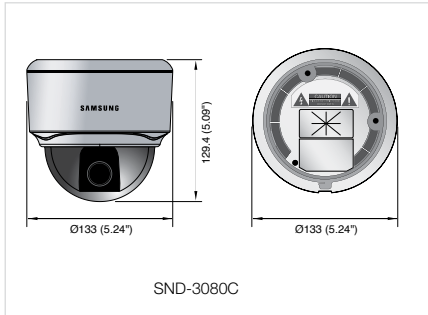

Dimensions

Unit : mm (inch)

The Eco mark represents Samsung Technwin's will to create environment-friendly products, and indicates that the product satisfies the EU RoHS Directive.

Design and specifications are subject to change without notice.

SAMSUNG TECHWIN CO., LTD.

701, Sampyeong-dong, Bundang-gu, Seongnam-si, Gyeonggi-do Korea 463-400
Tel : +82-70-7147-8741~8749, 8752~8760 Fax : +82-31-8018-3745
www.samsungsecurity.com www.samsungcctv.com

■ DISTRIBUTED BY

www.use-ip.co.uk
01304 827609