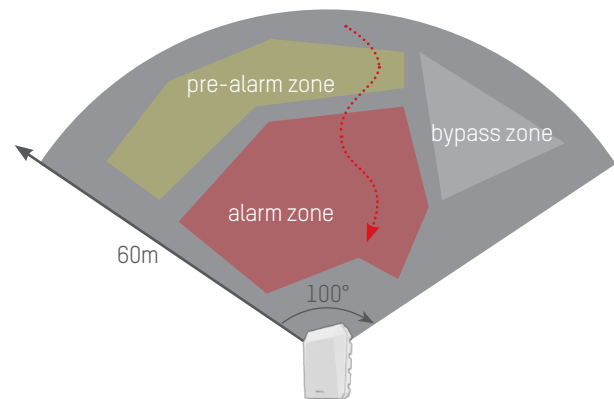

## SUPERB LINKAGE WITH PTZ DOME CAMERAS

- One Hikvision Radar can link up to 4 PTZ dome cameras at the same time so that it can track multiple targets well.
- Radar and PTZ can be installed in the same position or different positions, making it more flexible to set up a combined system.

## HIGH RELIABILITY

Because the radar accuracy is not affected by weather, it complements the traditional CCTV system well under conditions, such as rain, snow, or dense fog.

Sandstorm

Fog

IP67

IK09

-40°C - 65°C

## ACCURATE DETECTION AND COMPREHENSIVE TRACKING

Using digital beam forming technology and intelligent analysis algorithm, the Hikvision radar pinpoints the exact position and provides direction, motion trail, and velocity of potential intruders.