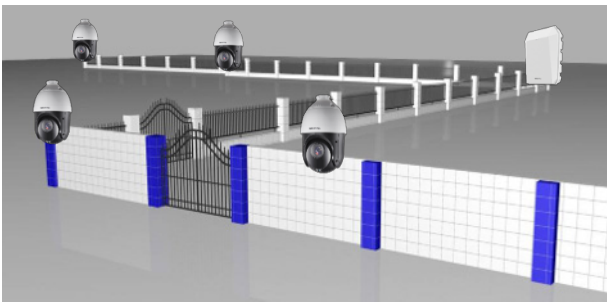

## SUPERB LINKAGE WITH PTZ DOME CAMERAS

- One Hikvision Radar can link up to 4 PTZ dome cameras at the same time so that it can track multiple targets well.
- Radar and PTZ can be installed in the same position or different positions, making it more flexible to set up a combined system.

## HIGH RELIABILITY

Because the radar accuracy is not affected by weather, it complements the traditional CCTV system well under conditions, such as rain, snow, or dense fog.

Sandstorm

Fog

IP67

IK09

-40°C - 65°C

## ACCURATE DETECTION AND COMPREHENSIVE TRACKING

Using digital beam forming technology and intelligent analysis algorithm, the Hikvision radar pinpoints the exact position and provides direction, motion trail, and velocity of potential intruders.