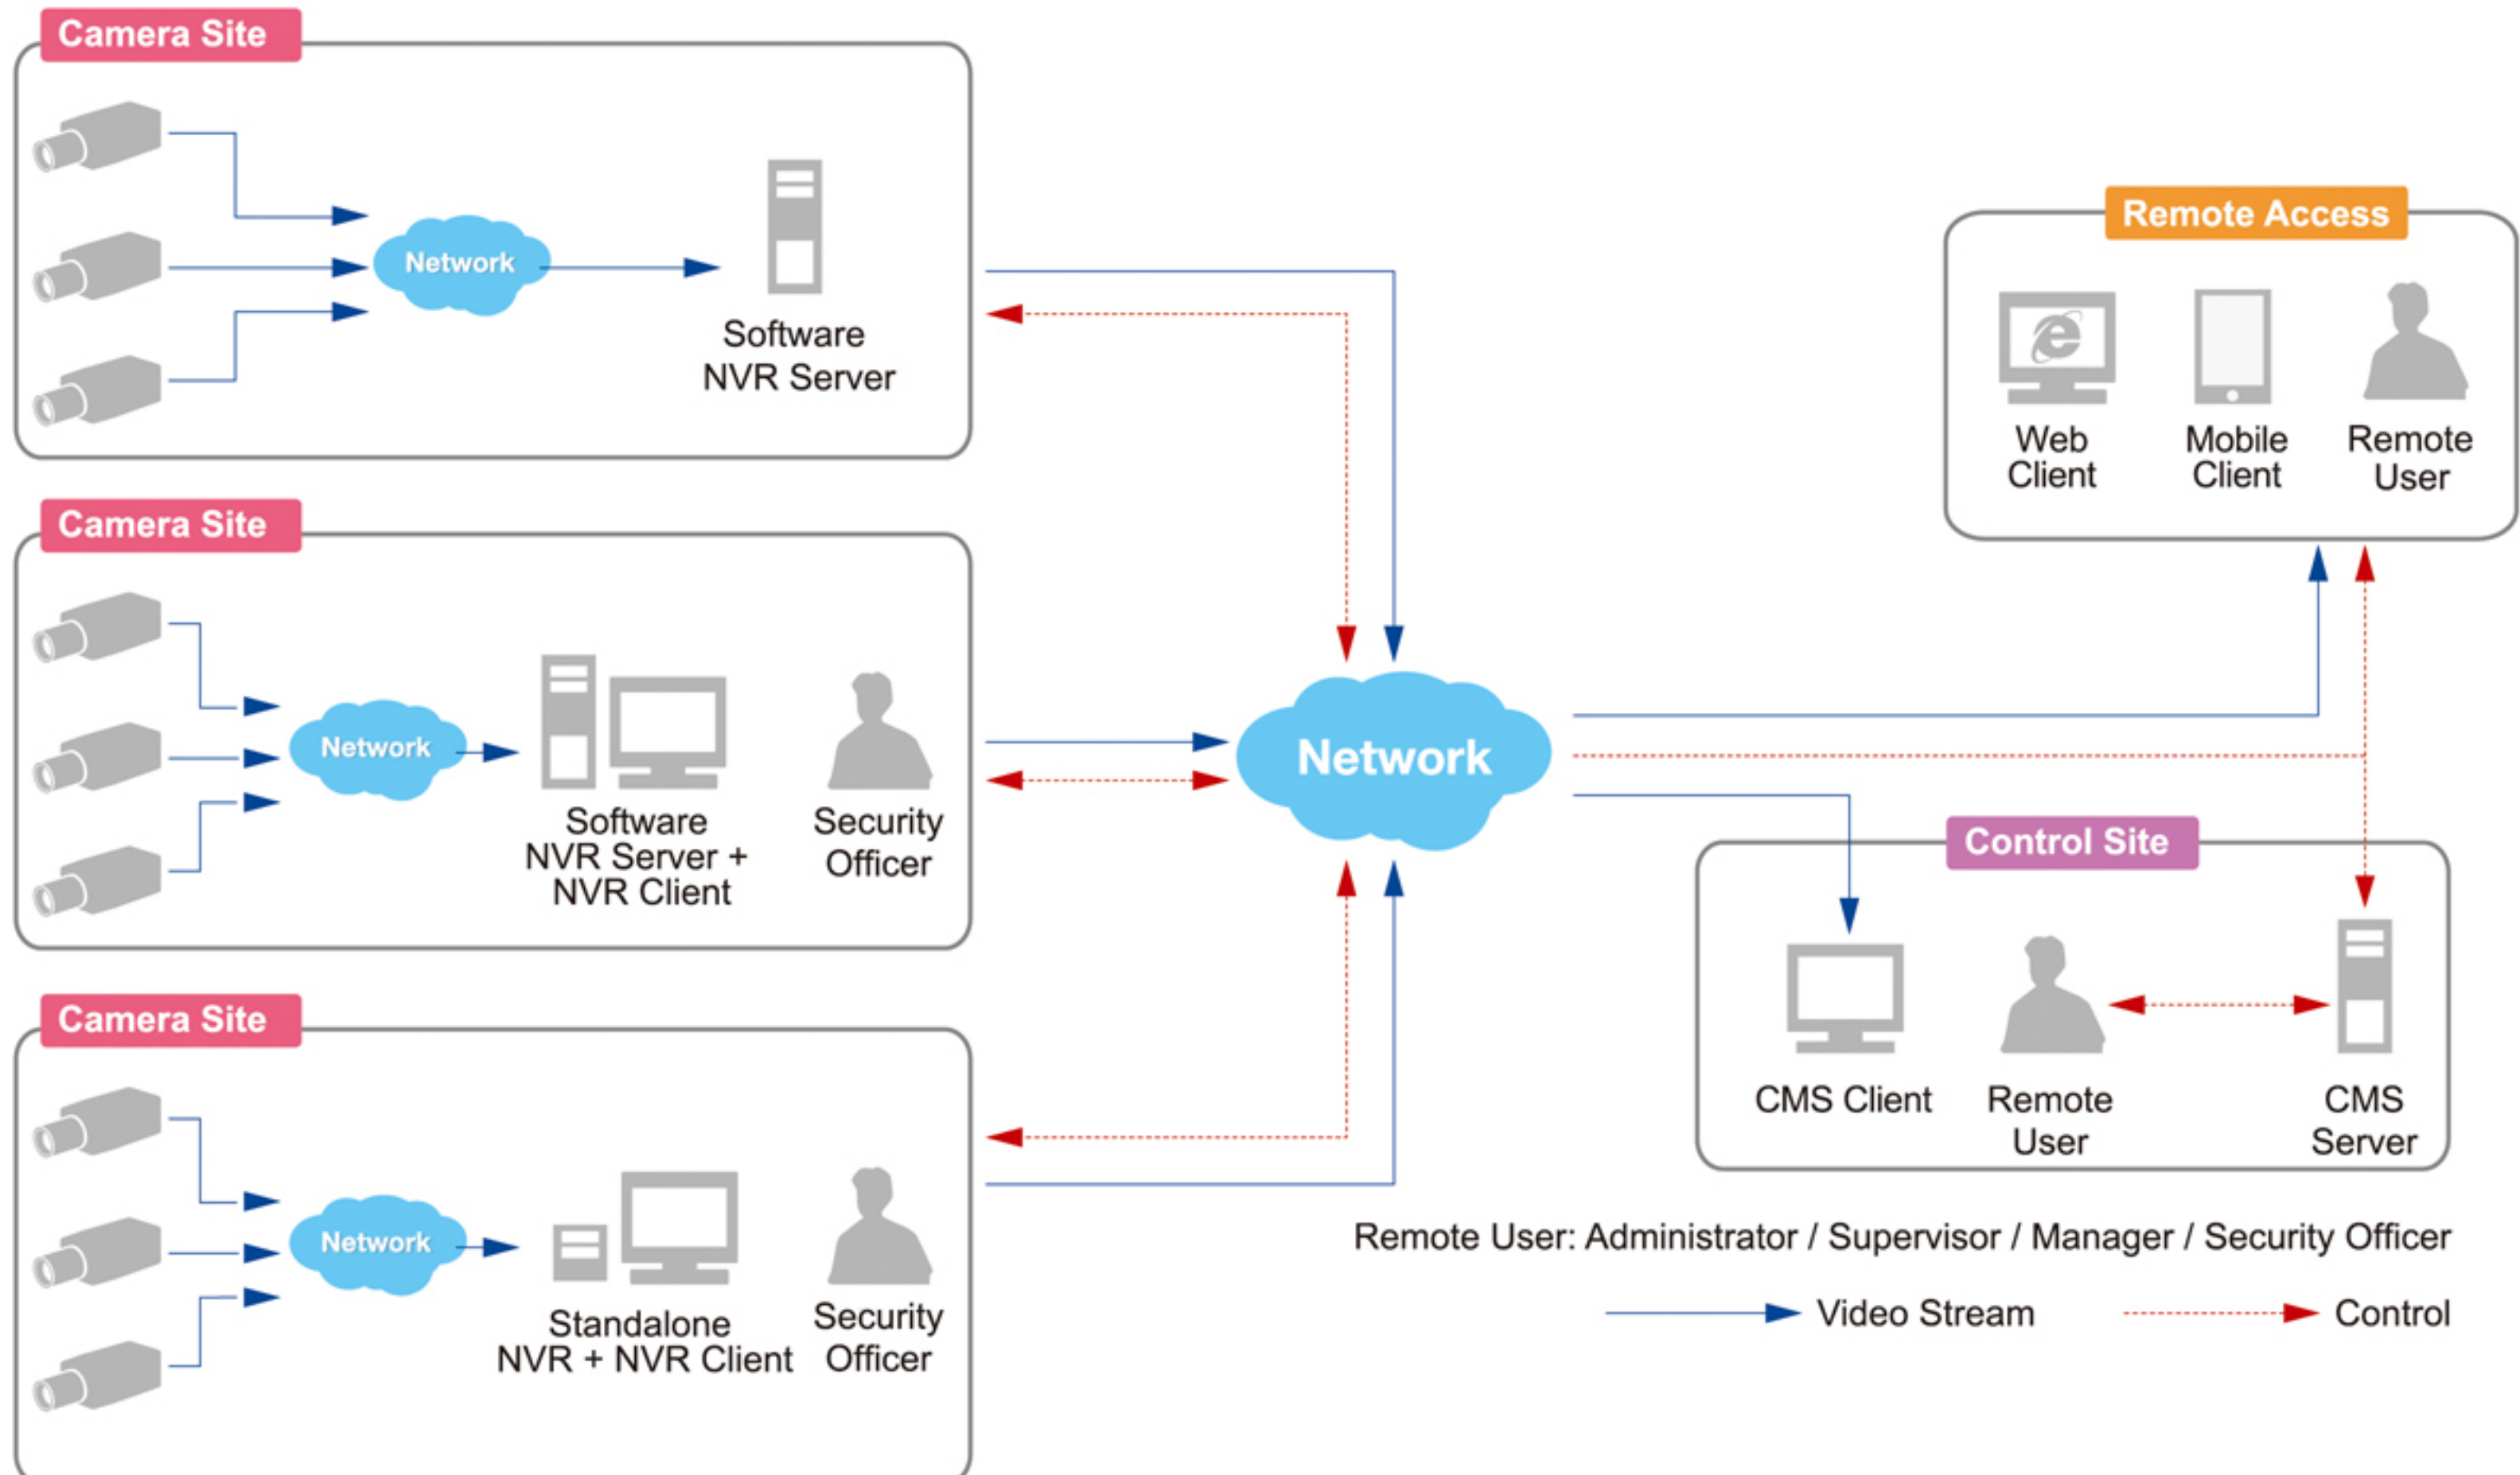

2012-2013 Solution Guide

Always Engage, Always Win

5-Megapixel Full HD 1080p
Optical Zoom / Auto Focus
4-Megapixel 180/360 Degree
Clear Resolution up to 1650 TVL
New Generation Network Video Recorder

Single Site

Multiple Sites with CMS

Aisles

KCM-3911

- 180°/360° panorama and ePTZ view
- 4MP and Full HD 1080p resolution
- WDR & 2D+3D DNR
- Dewarped panorama HD output

Entrance

E43

- 5MP and Full HD 1080p resolution
- 30fps 1920x1080
- H.264 High Profile
- WDR

Retail

Cashier

D52

- 3MP and Full HD 1080p resolution
- 30fps 1920x1080
- H.264 High Profile

NVR

ENR-1000

- Plug & Play to camera auto setup
- 4-channel synchronized playback
- HDMI local display

Building Surroundings

NVR

NVR 3

- Instant playback
- 64-channel synchronized playback
- Event speed up recording

Control Center

CMS

- Manage unlimited number of NVR servers and IP cameras
- Multi-level user permissions

IP Camera