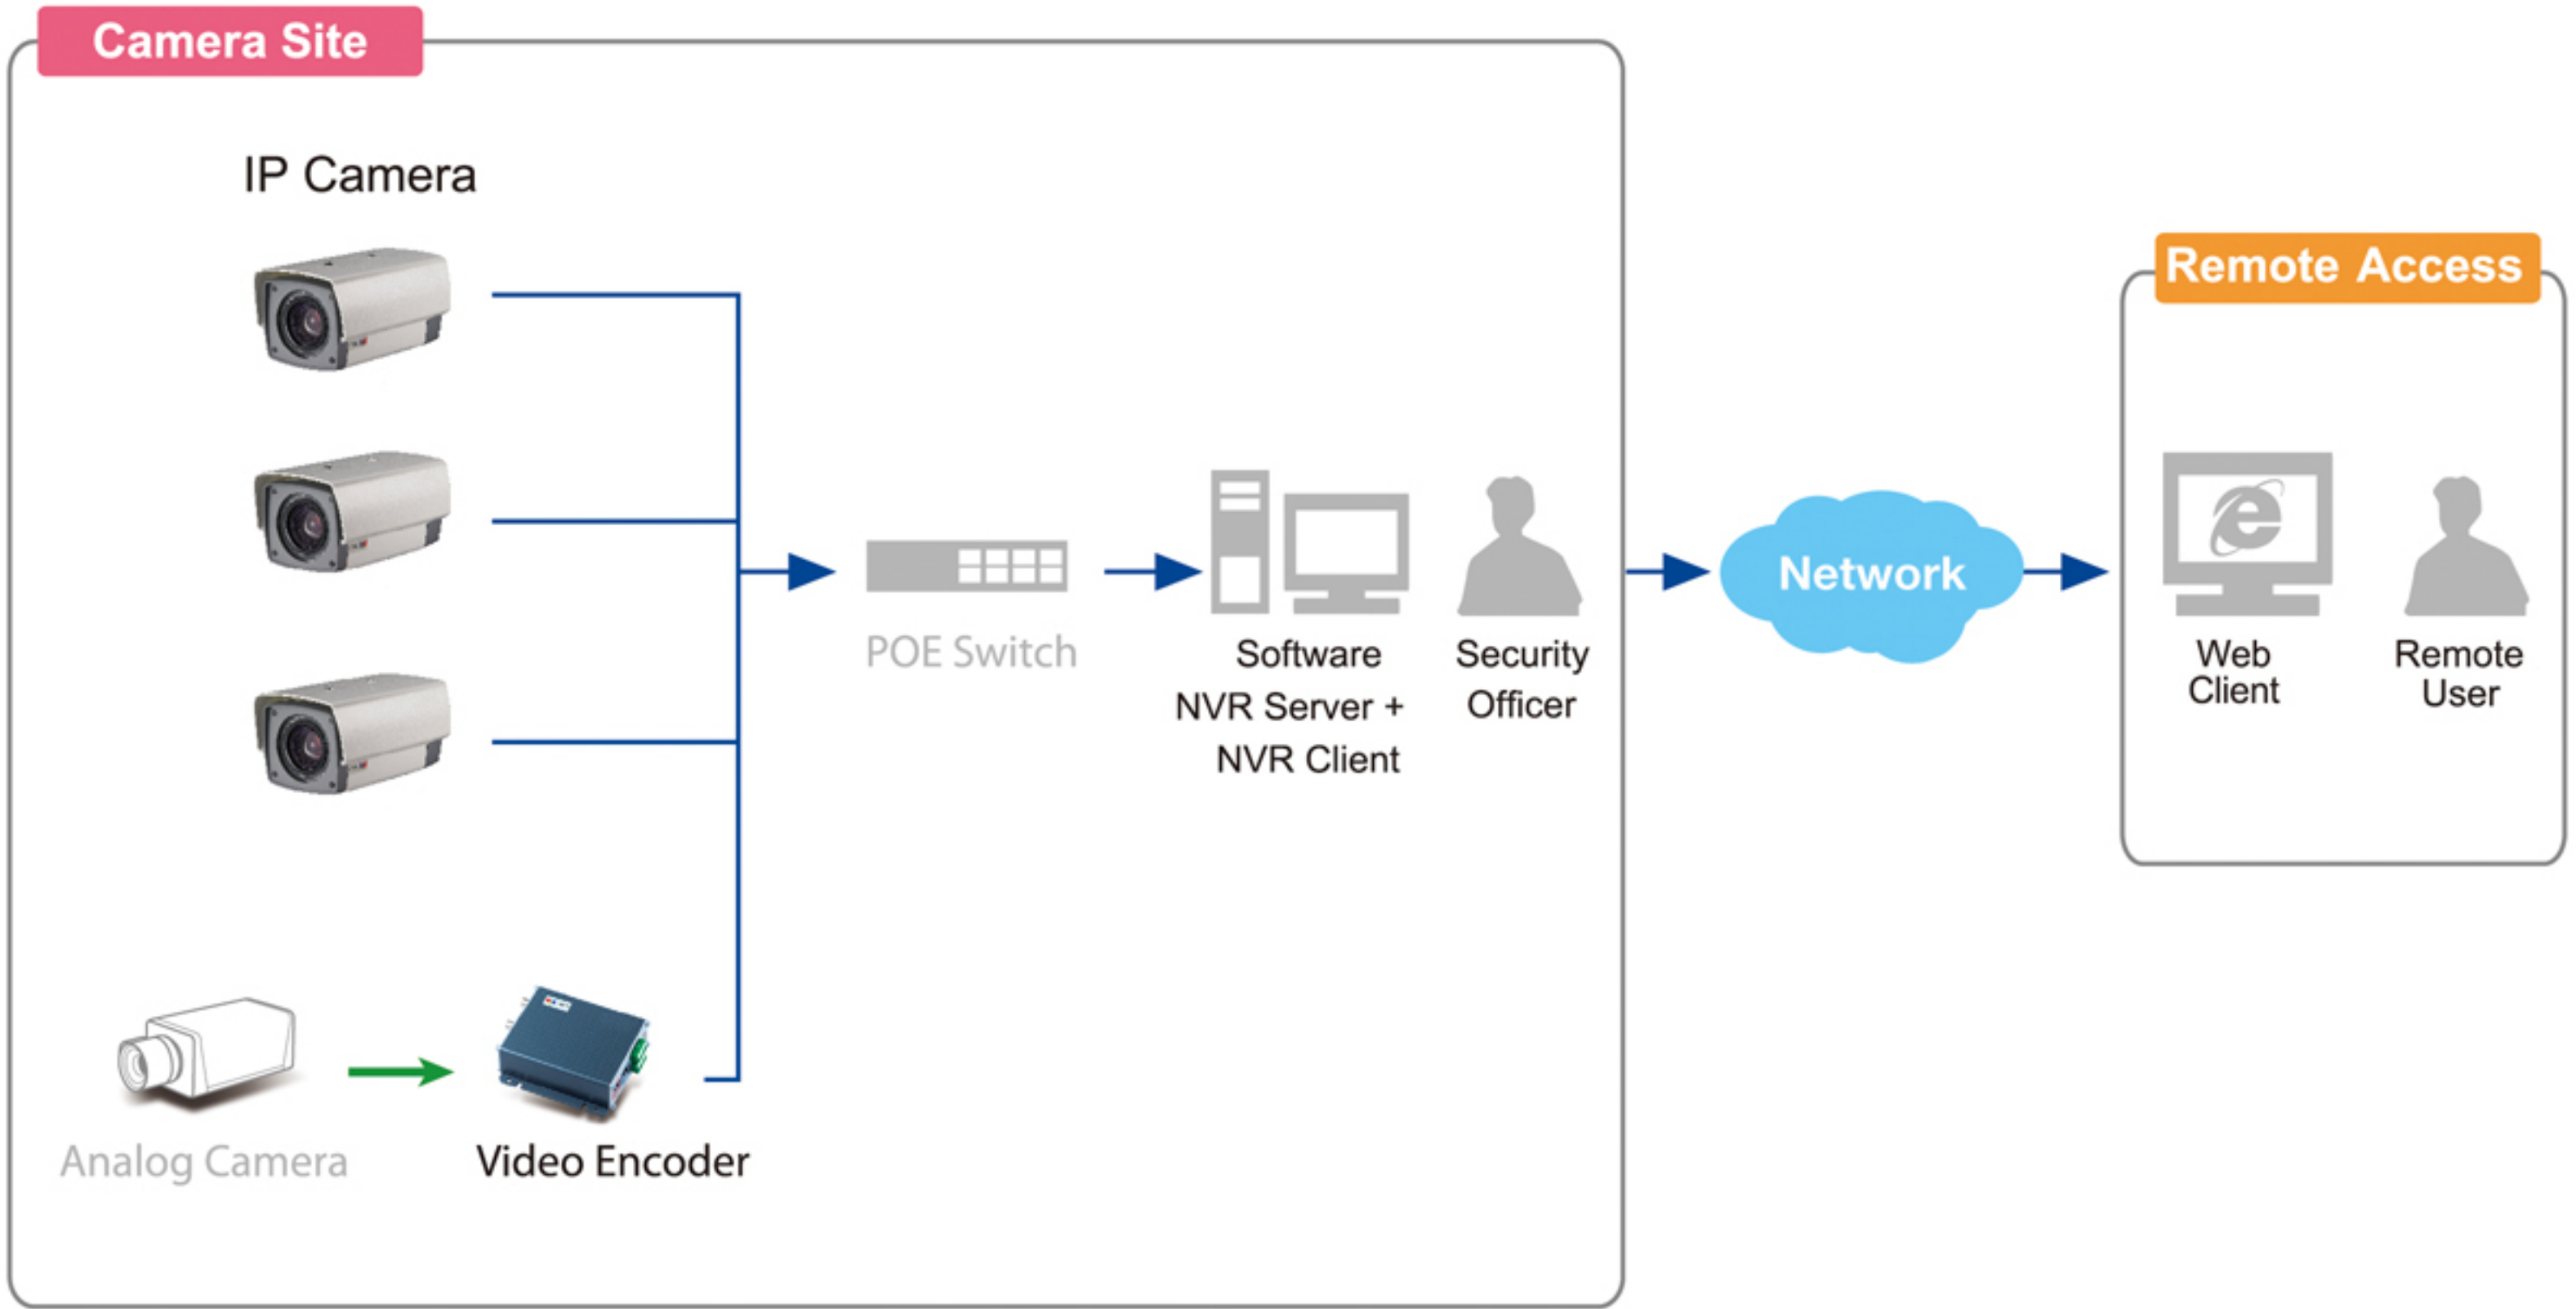

2012-2013 Solution Guide

Always Engage, Always Win

5-Megapixel Full HD 1080p
Optical Zoom / Auto Focus
4-Megapixel 180/360 Degree
Clear Resolution up to 1650 TVL
New Generation Network Video Recorder

Single Site

Multiple Sites with CMS

Aisles

KCM-3911

- 180°/360° panorama and ePTZ view
- 4MP and Full HD 1080p resolution
- WDR & 2D+3D DNR
- Dewarped panorama HD output

Entrance

E43

- 5MP and Full HD 1080p resolution
- 30fps 1920x1080
- H.264 High Profile
- WDR

Retail

Cashier

D52

- 3MP and Full HD 1080p resolution
- 30fps 1920x1080
- H.264 High Profile

NVR

ENR-1000

- Plug & Play to camera auto setup
- 4-channel synchronized playback
- HDMI local display

Building Surroundings

E Series

1, 2, 3, 5 MP

1080p
30fps

Fixed Lens; Vari-focal Lens

DNR

WDR

Essential Series: the best experience ever

TCM Series