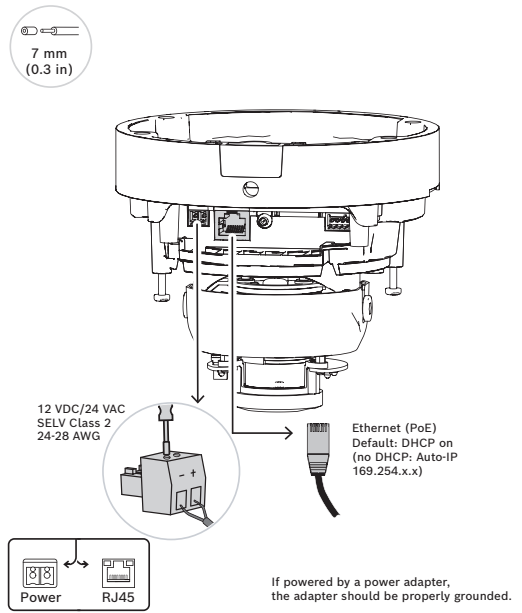

1 |

2 |

3 |

4 |

5 |

6 |

7 |

8 |

Do not position light sensor below edge of cover (IR only).