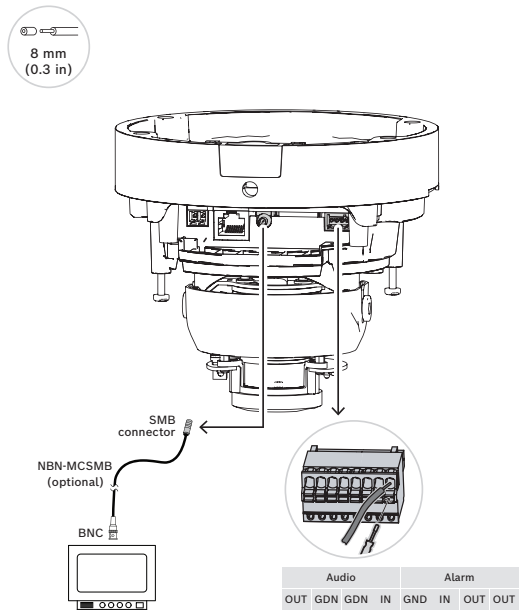

1 |

2 |

3 |

4 |

5 |

6 |

7 |

8 |

Do not position light sensor below edge of cover (IR only).