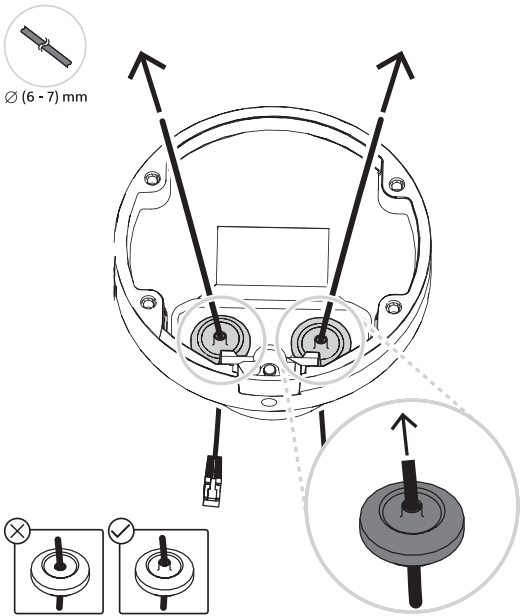

1 |

2 |

3 |

4 |

5 |

6 |

7 |

8 |

Do not position light sensor below edge of cover (IR only).