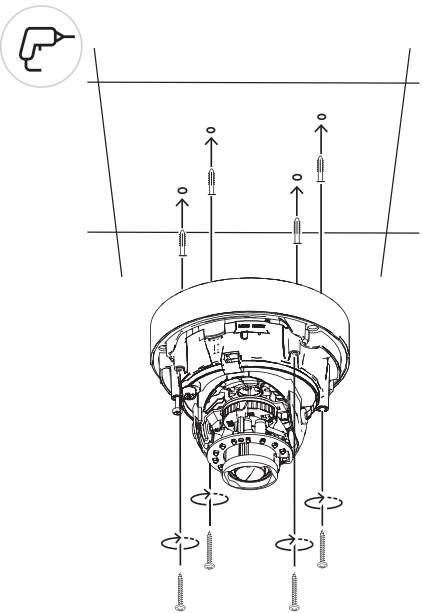

1 |

2 |

3 |

4 |

5 |

6 |

7 |

8 |

Do not position light sensor below edge of cover (IR only).