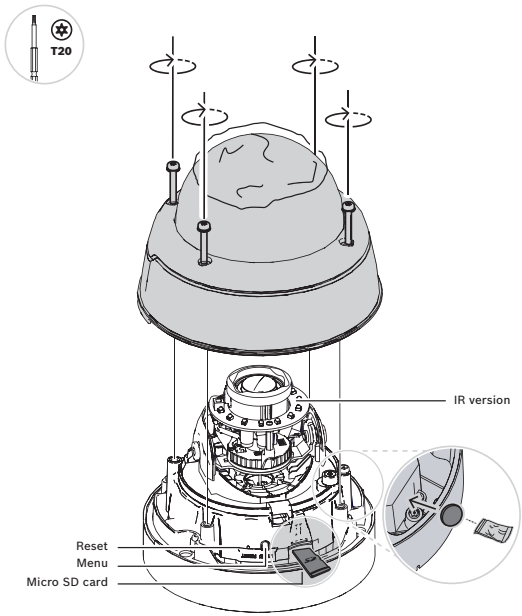

1 |

2 |

3 |

4 |

5 |

6 |

7 |

8 |

Do not position light sensor below edge of cover (IR only).