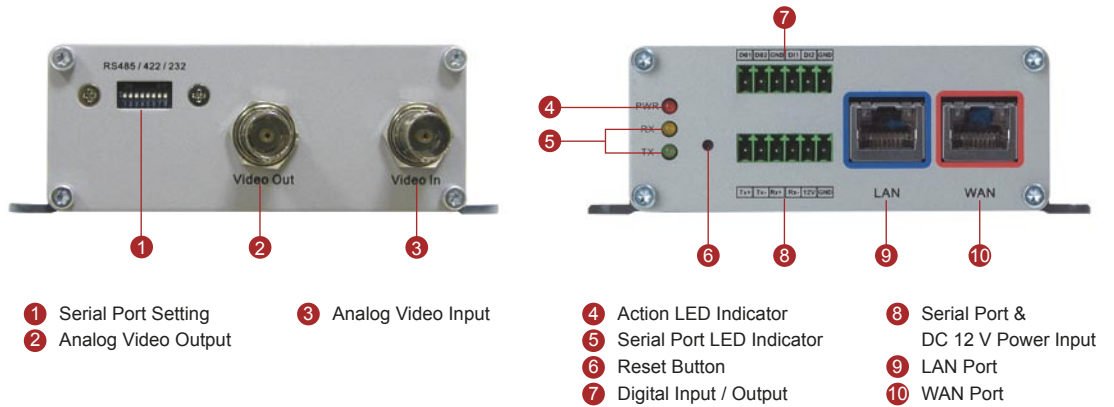

SED-2120

One-channel MPEG-4 Video Server

- MPEG-4 ASP compression
- CIF up to Full D1 resolution at 30/25 FPS
- Multi-stream with variable frame rate in the same compression
- Hardware motion detection, Digital Input/Output
- Fail-over network protection and QoS enabled (L3) video streaming
- Hybrid analog and ethernet video output
- Optional rackmount kit available