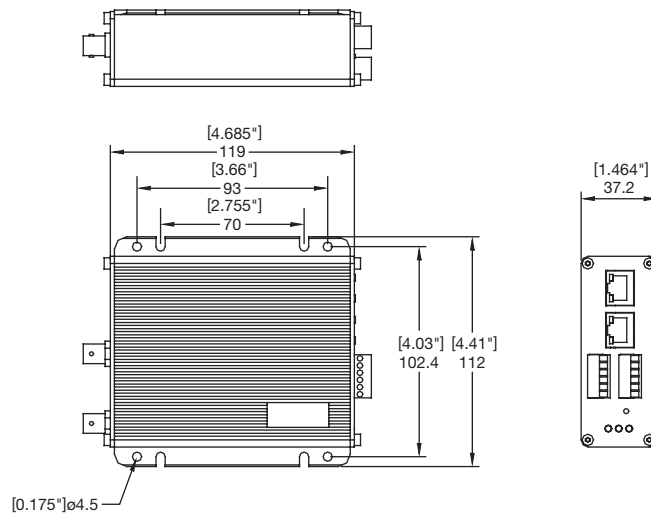

DIMENSION DIAGRAM

Unit: mm [inch]

**PRODUCT SPECIFICATION**

Video (Compression)		Network	
Compression	MPEG-4 ASP compliant compression	LAN Port	Ethernet (10/100Base-T), RJ-45 connector
Resolution	Full D1 (720 x 480 in NTSC, 720 x 576 in PAL) CIF (352 x 240 in NTSC, 352 x 288 in PAL) QCIF (160 x 112 in NTSC, 176 x 144 in PAL)	WAN Port	Ethernet (10/100Base-T), RJ-45 connector
Bit Rate	28 K ~ 3 M bps	Protocol	TCP, UDP, IP, HTTP, DHCP, PPPoE, RTP, RTSP, FTP, SMTP, DNS, DDNS, NTP, ICMP, IGMP, ARP
Image Frame Rate	30 fps at full D1 resolution (NTSC) 25 fps at full D1 resolution (PAL)	Software	
Multi-stream	Up to 4 configurable frame rate/bit rate streams for preview and recording	Web Browser	Microsoft Internet Explorer 6.0 or above
Video Input		SDK	ACTi SDK-10000
Composite Input	CVBS, 1.0Vp-p with 75 Ω loading, BNC connector	PTZ Protocol*	Pelco-P_type1, Pelco-P_type2, Pelco-D, Dynacolor, Samsung, VCL, Videotrek, Kampro-V1, Kampro-V2
Video Output		Security	Password protection : configured by the administrator
Composite Output	CVBS, 1.0Vp-p with 75 Ω loading, BNC connector	Operating	
Alarm		Temperature	5 °C ~ 50 °C (40 °F ~ 122 °F)
Input	2, TTL, terminal block	Power	
Output	2, TTL, terminal block	Power Requirement	DC 12 V ±10%
Remote Control		Power Consumption	7.5 W
Serial Port	RS-485: half duplex, terminal block RS-422: full duplex, terminal block RS-232: full duplex, terminal block	Physical	
External I/O		Dimensions (WxHxD)	112 mm x 37.2 mm x 119 mm (4.41" x 1.46" x 4.68")
Reset Button	Factory default	Weight	350 g (0.66 lb)
LED	System status	* These PTZ protocols are supported in ACTi NVR and Streaming Explorer.	

ORDERING INFORMATION

Model Name	Description
SED-2120	One-channel MPEG-4 Video Server