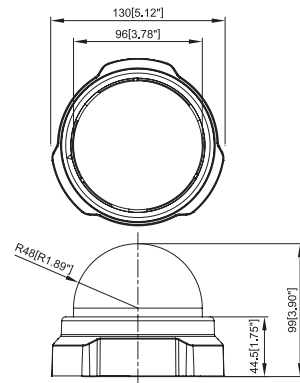

## DIMENSION DIAGRAM

Unit: mm [inch]

**• Interface**

Digital Input	1, TTL, terminal block	
Digital Output	1, TTL, terminal block	

**• General**

Power Source / Consumption	PoE Class 3 (IEEE802.3af) / 4.3 W DC 12V / 3.3 W	
Weight	350 g (0.7 lb)	
Dimensions (Ø x H)	130 mm x 99 mm (5.12" x 3.90")	
Mount Type	Surface, Pendant, Wall, Corner, Pole, Flush	
Operating Temperature	-10 °C ~ 50 °C (14 °F ~ 122 °F)	
Approvals	CE, FCC	