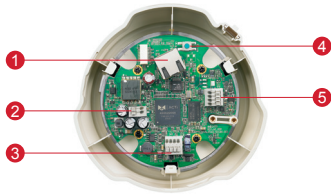

# ACM-3401/ACM-3411

- 1/3" Aptina Progressive Scan CMOS
- Day and night function with mechanical IR cut filter (ACM-3411 )
- Minimum illumination 0.5 Lux at F1.0 (ACM-3401) / 0.05 Lux at F1.0 (ACM-3411)
- Built-in f4.2 mm / F1.8 Megapixel fixed lens (It is possible to replace the bundled lens with the optional lens for ACM-3401)
- 8 fps at 1280 x 1024 resolution
- Selectable MPEG-4 SP, MJPEG compressions
- Two-way audio
- Video motion detection
- Powered by PoE Class 3 / DC 12V

## PHOTO INDICATION

- 1 Ethernet port
- 2 DC 12V Power Input
- 3 Audio Input / Output
- 4 Reset button
- 5 Digital Input / Output

**• Interface**

Digital Input	1, TTL, terminal block	
Digital Output	1, TTL, terminal block	

**• General**

Power Source / Consumption	PoE Class 3 (IEEE802.3af) / 4.3 W DC 12V / 3.3 W	
Weight	350 g (0.7 lb)	
Dimensions (Ø x H)	130 mm x 99 mm (5.12" x 3.90")	
Mount Type	Surface, Pendant, Wall, Corner, Pole, Flush	
Operating Temperature	-10 °C ~ 50 °C (14 °F ~ 122 °F)	
Approvals	CE, FCC	