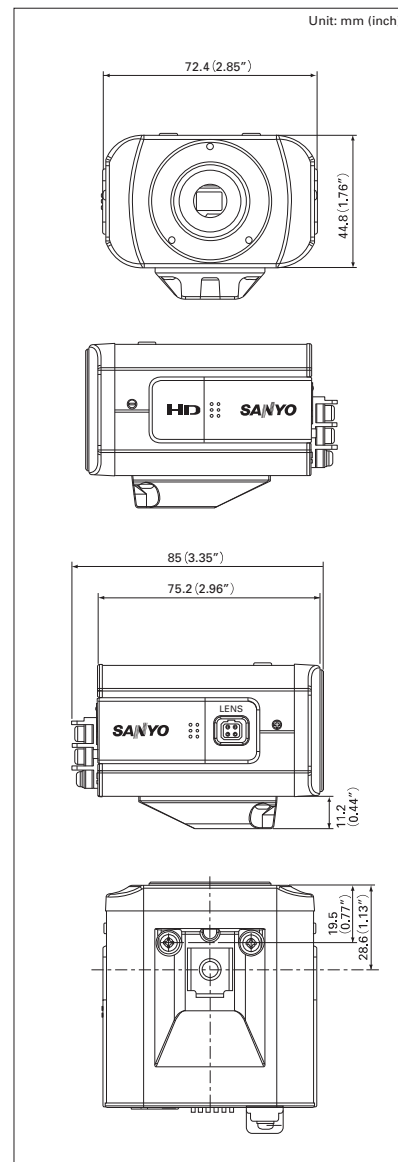

Interface

Monitor output	Composite out (for adjustment only)		
SD memory card slot	1(SDHC)	—	
Network port	10BASE-T/100BASE-TX (RJ45 connector)		
Alarm input/output	2/2		—
Audio input/output	Mic in/Line out (3.5 φ mini jack)	—	

General

Environmental conditions	Operating	Temperature: -10 to +50°C Humidity: within 90% RH	
	Storage	Temperature: -20 to +70°C Humidity: within 70% RH	
Power supply	24V AC ±10%, 50 Hz/ 12 - 15 V DC, PoE (IEEE802.3af)		
Power consumption (approx.)	6.8w	4.6w	
Dimensions (approx.) (W x H x D)	72.4 x 44.8 x 75.2 mm		
Weight (approx.)	250g	220g	

*Specifications, design and availability are subject to change without notice.

Dimensions

Caution: Please consult the instruction manual to ensure safe and proper operation of the product.

Digital System Company of SANYO Electric Co., Ltd. obtained Quality Management System ISO9001 and Environmental Management System ISO14001 certifications.

Distributed by:

www.use-ip.co.uk
01304 827609

SANYO Electric Co., Ltd.
Digital System Company
http://www.sanyosecurity.com

©2009 SANYO Printed in Japan 2009.10.NP
SMS182