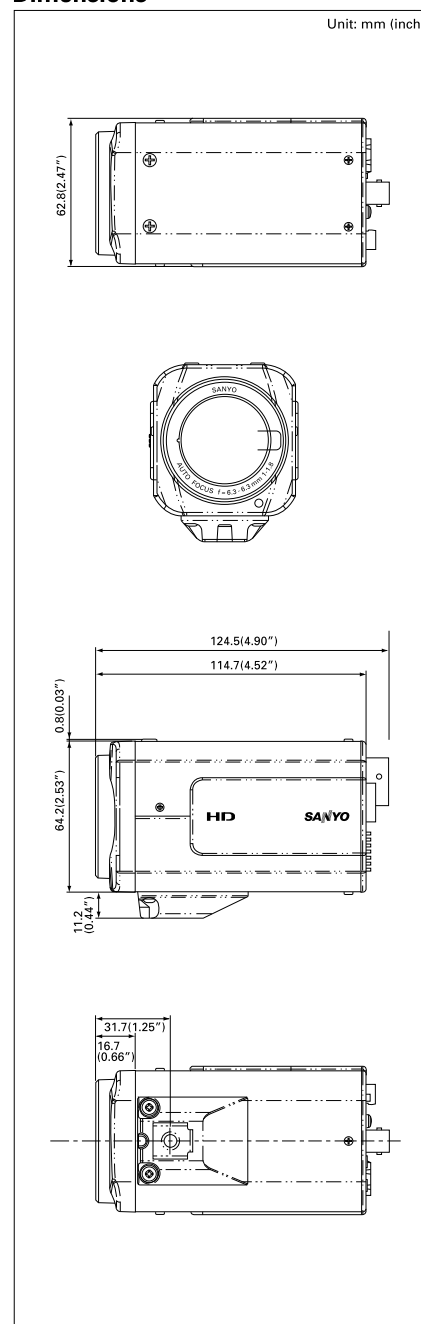

Interface

Video output	Composite out (for adjustment only), HDMI (mini type)
SD memory card slot	1(SDHC)
Network port	10BASE-T/100BASE-TX (RJ45 connector)
Alarm input/output	2/2
Audio input/output	Mic in/Line out (3.5 Φ mini jack)
USB port	For dedicated HDD case only

General

Environmental conditions	Operating	Temperature: -10 to +50°C Humidity: within 90% RH
	Storage	Temperature: -20 to +70°C Humidity: within 70% RH
Power supply		24V AC ±10%, 50Hz/ 12 - 15V DC, PoE (IEEE802.3af)
Power consumption (approx.)		15.0W (24VAC/12VDC), 12.3w (PoE)
Dimensions (approx.) (W x H x D)		62.8 x 64.2 x 114.7mm
Weight (approx.)		420g

*Specifications, design and availability are subject to change without notice.

Dimensions

Caution: Please consult the instruction manual to ensure safe and proper operation of the product.

Digital System Company of SANYO Electric Co., Ltd. obtained Quality Management System ISO9001 and Environmental Management System ISO14001 certifications.

Distributed by:

www.use-ip.co.uk
01304 827609

SANYO Electric Co., Ltd.
Digital System Company
http://www.sanyosecurity.com

©2009 SANYO Printed in Japan 2009.11.NP
SMS194