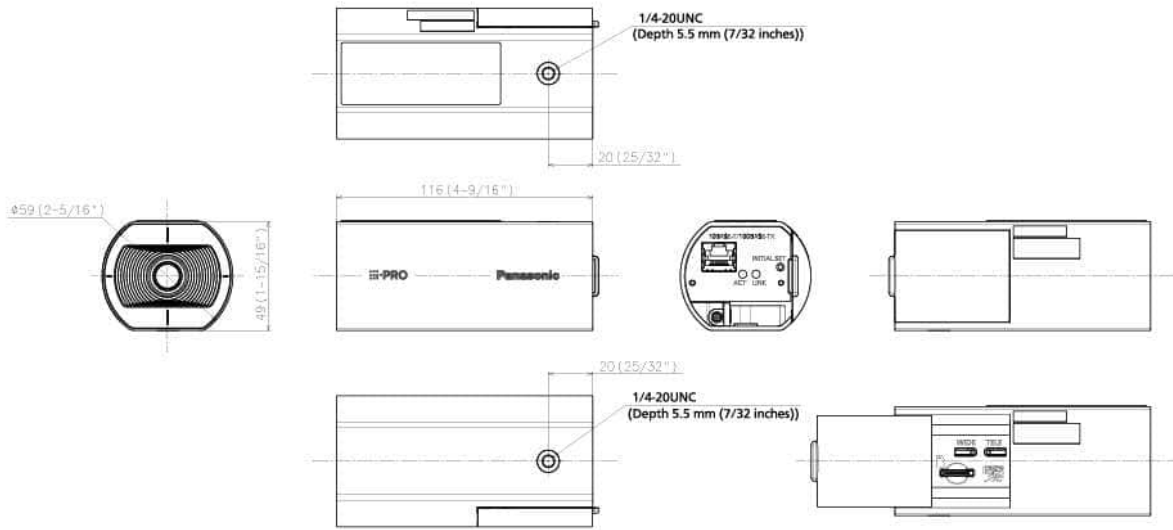

APPEARANCE

Mass : Approx. 300 g (0.44 lbs)

WV-U1142A