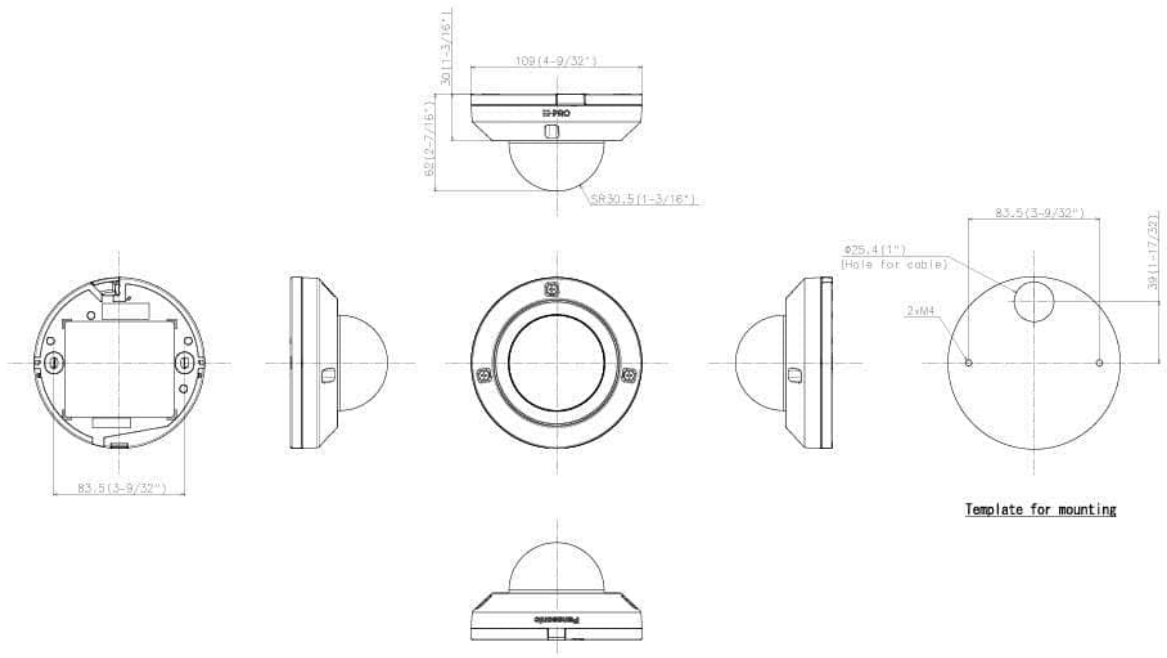

APPEARANCE

Size : 6pro, 350 g (12.35 oz)

WV-U2130LA