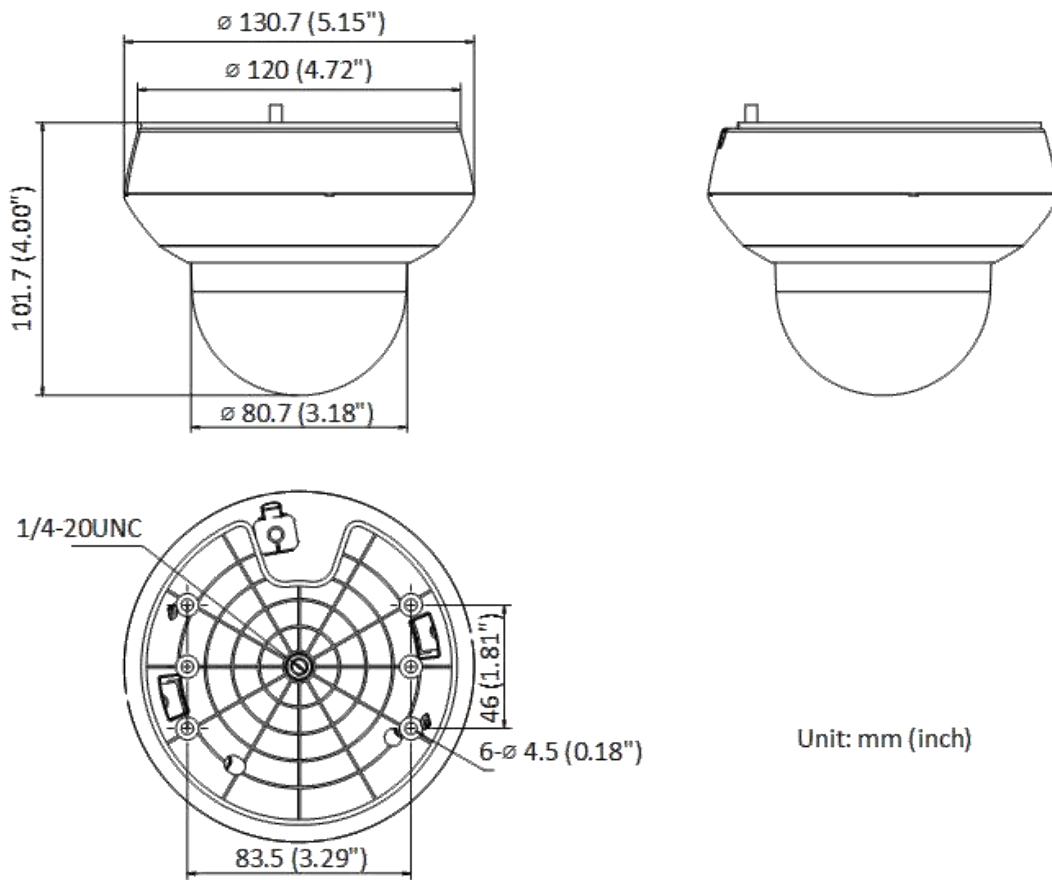

▪ **Dimension**

▪ **Accessory**

Optional

LAS60-57CN-RJ45
Hi-PoE Midspan