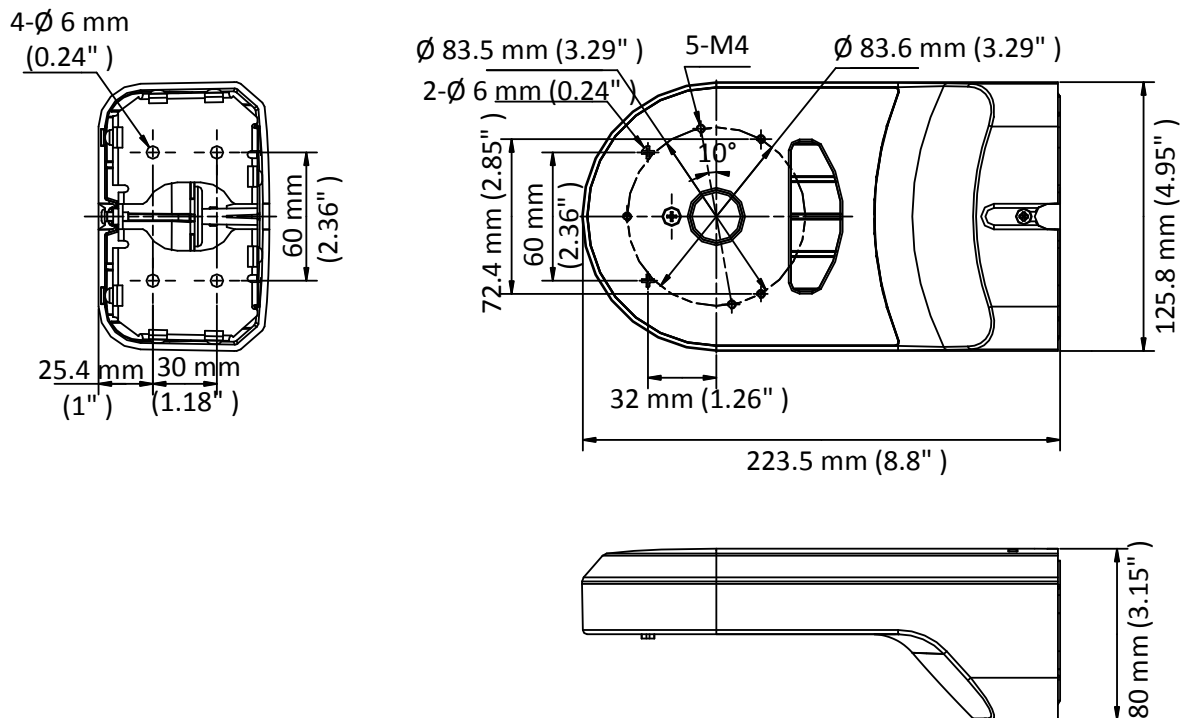

DS-1294ZJ-PT

Wall Mount

Feature

- Plastic and steel with surface spray treatment
- Cable hole design facilitates the installation
- Applies to both indoor conditions, and outdoor conditions

Dimension

Available Model

DS-1294ZJ-PT

Parameter

| | |
|------------|--|
| Model | DS-1294ZJ-PT |
| Parameters | Wall Mount |
| Appearance | Hikvision White |
| Material | Plastic and Steel |
| Dimension | 223.5 mm × 125.8 mm × 80 mm (8.8" × 4.95" × 3.15") |
| Weight | 480 g (1.06 lb.) |

Note

- The wall must be capable of supporting at least 3 times as much as the total weight of the camera, and the mount.
- The mount's maximum load capacity is 3 kg (6.6 lb.).