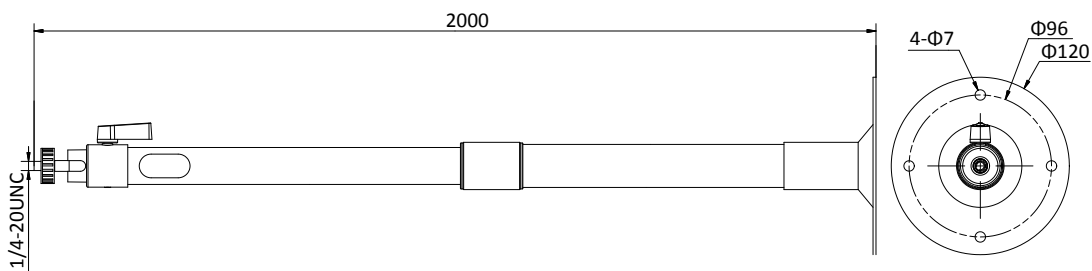

### Pendant Mounting Bracket

#### Features

- Aluminum alloy material with surface spray treatment
- The camera can be fixed on the bracket directly
- Design of cap is for convenient wiring
- Extendable arm for the mounting height adjustment

#### Dimension

#### Parameters

Model	DS-1297ZJ
Parameters	Pendant Mounting Bracket
Appearance	Hikvision White
Material	Aluminum Alloy
Dimension	Φ120x2000mm
Weight	1035g
Extendable Range	1.2 m to 2.0 m