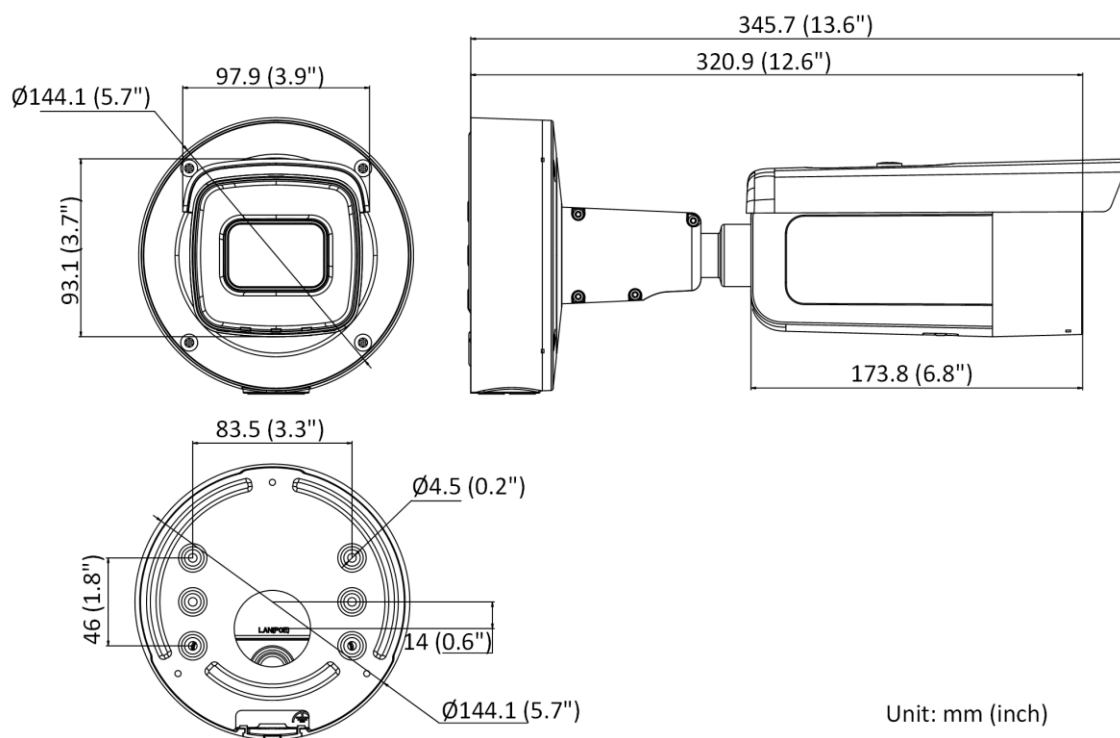

▪ Available Model

DS-2CD3686G2-IZS (2.7 to 13.5 mm, 7 to 35 mm)

▪ Dimension

- **Accessory**

- **Optional**

DS-1275ZJ-S-SUS Vertical Pole Mount	DS-2251ZJ Pendant Mount	DS-1476ZJ-SUS Corner Mount
		

Headquarters