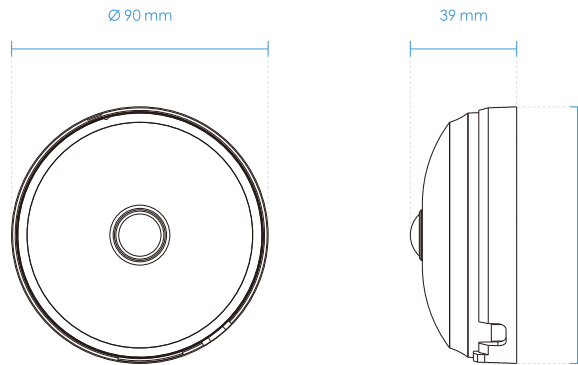

General

Connectors	RJ-45 cable connector for 10/100Mbps PoE network connection
Power Input	IEEE 802.3af PoE Class 2
Power Consumption	Max. 4.6 W
Dimensions	Ø 94 x 35 mm
Weight	140 g
Certifications	EMC: CE (EN 55032 Class B, EN55024, EN50121-4), FCC (FCC Part 15 Subpart B Class B), RCM (AS/NZS CISPR 32 Class B), VCCI (VCCI-CISPR 32 Class B); Safety: UL (UL 62368-1), CB (IEC/EN 62368-1, IEC/EN 60950-22, IEC/EN 62471); IA: BIS (IS 13252), BSMI (EMC: CNS 13438, Safety: CNS 14336-1)
Operating Temperature	Starting Temperature: 0°C ~ 50°C (32°F ~ 122°F) Working Temperature: -10°C ~ 50°C (14°F ~ 122°F)
Humidity	90%
Warranty	36 months

DORI (EN 62676-4 Standard)

Detect (25PPM 8PPF)	31.4 m (103 ft)
Observe (63PPM 19PPF)	12.5 m (41 ft)
Recognize (125PPM 38PPF)	6.3 m (20.7 ft)
Identify (250PPM 76PPF)	3.1 m (10.2 ft)

Dimensions

Compatible Accessories