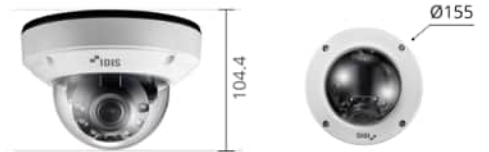

DIMENSIONS

(Unit - mm)