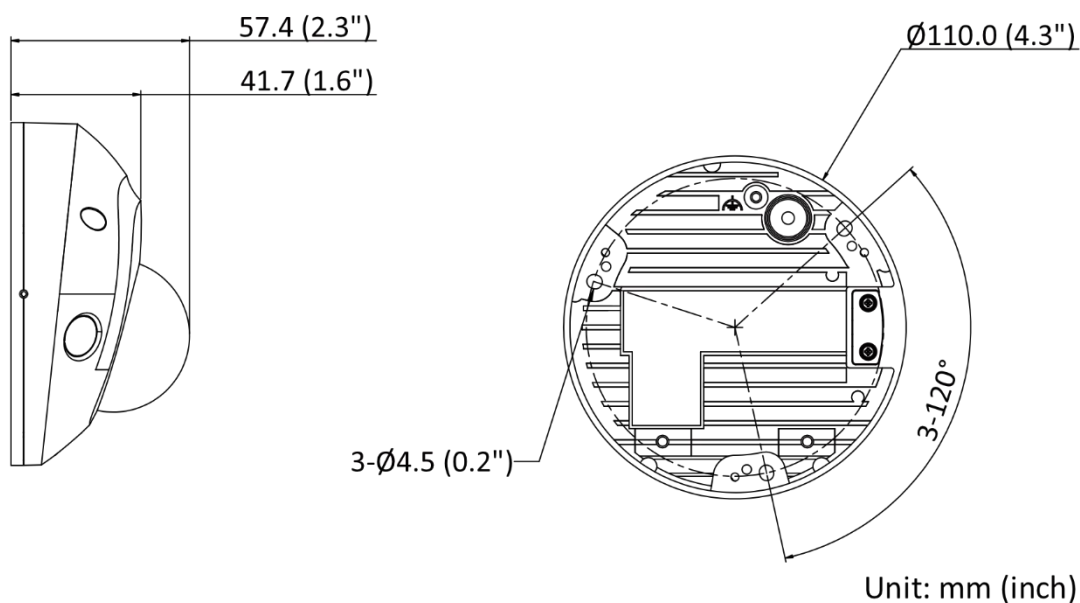

▪ **Typical Application**

Hikvision products are classified into three levels according to their anti-corrosion performance. Refer to the following description to choose for your using environment.

This model has NO SPECIFIC PROTECTION.

Level	Description
Top-level protection	Hikvision products at this level are equipped for use in areas where professional anti-corrosion protection is a must. Typical application scenarios include coastlines, docks, chemical plants, and more.
Moderate protection	Hikvision products at this level are equipped for use in areas with moderate anti-corrosion demands. Typical application scenarios include coastal areas about 2 kilometers (1.24 miles) away from coastlines, as well as areas affected by acid rain.
No specific protection	Hikvision products at this level are equipped for use in areas where no specific anti-corrosion protection is needed.

▪ **Dimension**