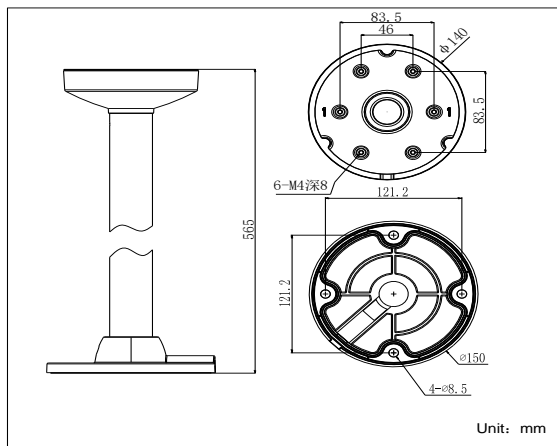

DS-1271ZJ-140

Pendent Mounting Bracket for
Dome Camera

Features:

- Aluminum alloy material with surface spray treatment
- Waterproof design
- Cable hole on bracket makes the feature better
- Design of cap is for convenient wiring

Dimension:

Model Suitable:

DS-2CC51xxP(N)-VP, DS-2CC51xxP(N)-VPIR, DS-2CC51xxP(N)-VPIRH

Order Model:

DS-1271ZJ-140

Parameter:

Model	DS-1271ZJ-140
Parameters	Pendent Mounting Bracket for Dome Camera
Appearance	Hikvision White
Material	Aluminum Alloy
Dimension	Φ 150X565mm
Weight	1900g

Notice:

- The bracket should be installed on flat wall
- The wall must be capable of supporting over 3 times as much as the total weight of the camera and the mount.
- The maximum load capacity of the bracket is 4.5KG