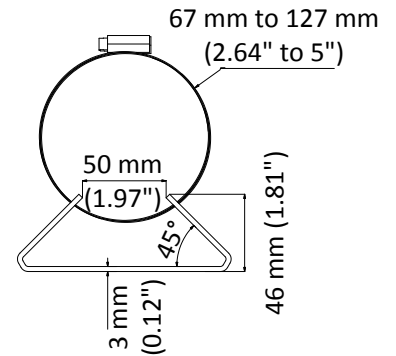

DS-1475ZJ-Y

Vertical Pole Mount

Feature

- Stainless steel material with surface spray treatment
- Adjustable diameter from 67 mm to 127 mm

Dimension

Available Model

DS-1475ZJ-Y

Parameter

Model	DS-1475ZJ-Y
Parameters	Vertical Pole Mount
Appearance	Hikvision White
Material	SUS304
Dimension	250 mm × 127 mm × 46 mm (9.84" × 5" × 1.81")
Weight	Approx. 1205 g (2.66 lb.)

Note

- Waterproof rubber is necessary for the outdoor application.
- The wall should be capable of supporting at least 3 times as much as the total weight of the camera, and the mount.
- The maximum load capacity of the mount is 10 kg (22 lb.).