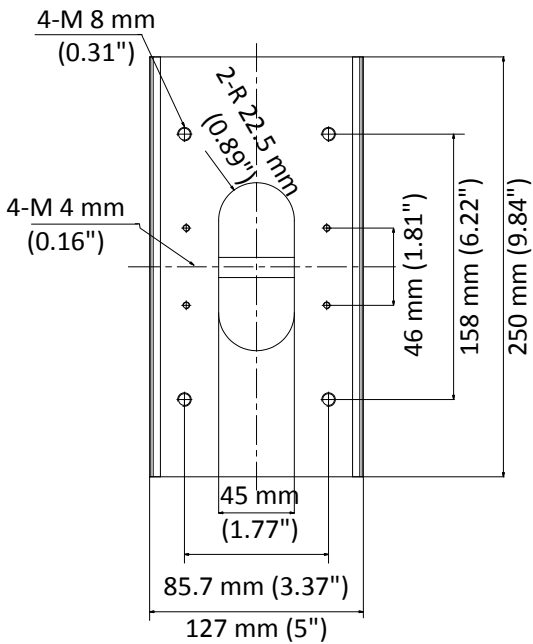

DS-1475ZJ-Y

Vertical Pole Mount

Feature

- Stainless steel material with surface spray treatment
- Adjustable diameter from 67 mm to 127 mm

Dimension

Available Model

DS-1475ZJ-Y

Parameter

Model	DS-1475ZJ-Y
Parameters	Vertical Pole Mount
Appearance	Hikvision White
Material	SUS304
Dimension	250 mm × 127 mm × 46 mm (9.84" × 5" × 1.81")
Weight	Approx. 1205 g (2.66 lb.)

Note

- Waterproof rubber is necessary for the outdoor application.
- The wall should be capable of supporting at least 3 times as much as the total weight of the camera, and the mount.
- The maximum load capacity of the mount is 10 kg (22 lb.).