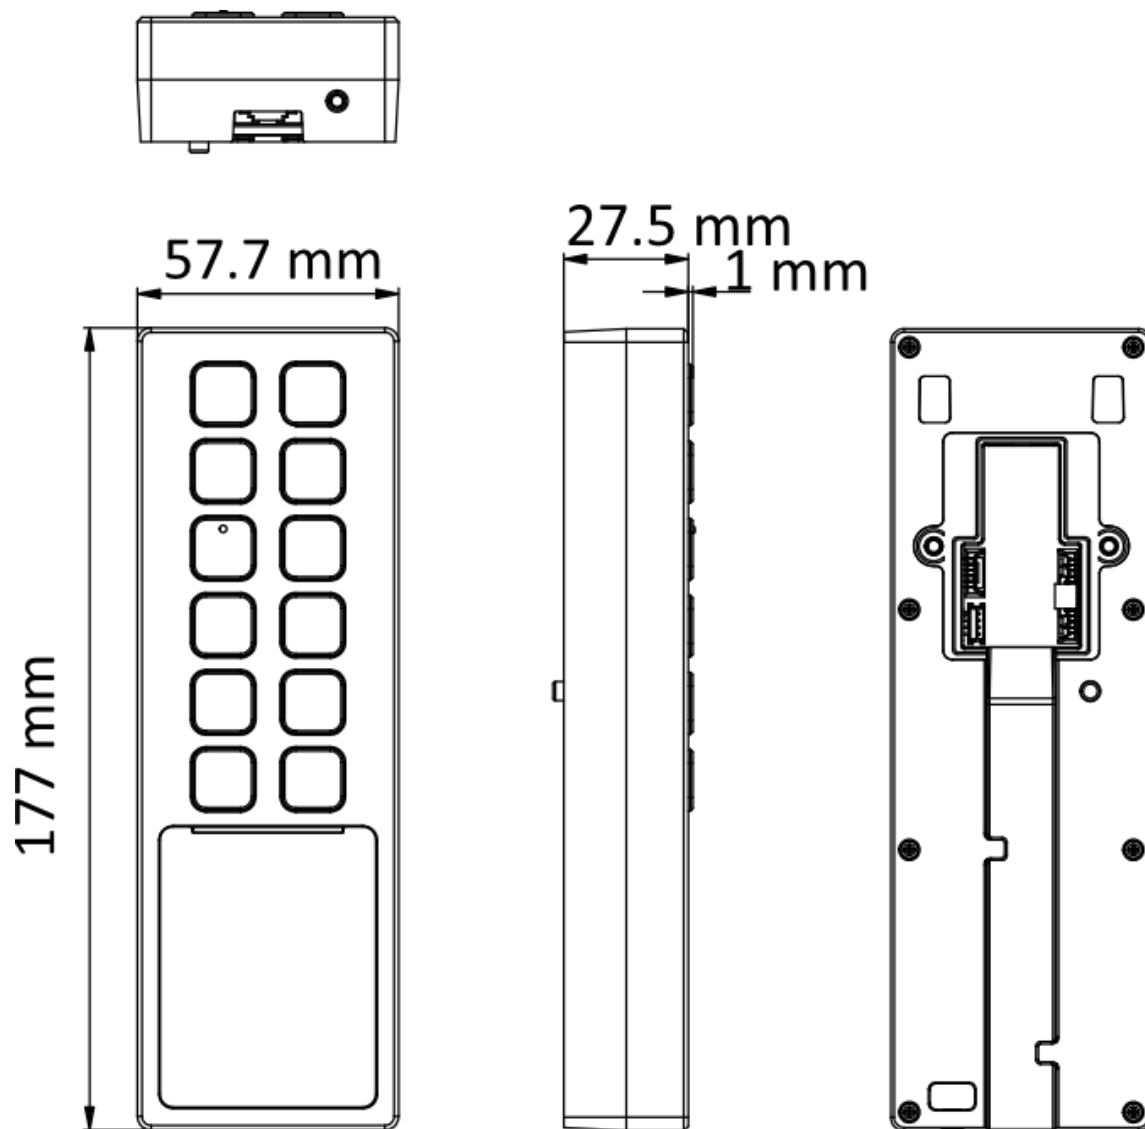

DS-K1T805MBWX
Access Control Terminal

- High protective level: IP65 and IK08
- Slim and flexible design with metal
- 10,000 cards and 100,000 events storage
- Built-in card reader for M1 card
- Supports operation by mobile App (Hik-Connect)
- Supports AP configuration, configuration via PC web and mobile web are available
- Supports multiple authentication types: card, PIN, and bluetooth

▪ Specification

| System | |
|-------------------------------|--|
| Operating system | Linux |
| Audio | |
| Audio output | 1 built-in buzzer |
| Network | |
| Bluetooth | Support |
| Wired network | 10/100 Mbps self-adaptive |
| Wi-Fi | 2.4 GHz, IEEE802.11b, 802.11g, 802.11n, 802.11d, 802.11e, 802.11h, 802.11i |
| Interface | |
| RS-485 | 1, supports OSDP |
| Network interface | 1 |
| Wiegand | Wiegand 26/34 |
| Lock control | 1 |
| Exit button | 1 |
| Door contact input | 1 |
| Alarm input | 2 |
| Alarm output | 1 |
| TAMPER | 1 |
| Capacity | |
| Card capacity | 10,000 |
| Event capacity | 100,000 |
| Authentication | |
| Card type | M1 card |
| Card reading distance | 0 to 4 cm |
| Card reading duration | < 1 s |
| Function | |
| Hik-Connect | Support |
| Configuration via Web Browser | Support PC web configuration and mobile web operation |
| General | |
| Power supply | 12 VDC/1 A |
| Working temperature | -30 °C to 60 °C (-22 °F to 140 °F) |
| Working humidity | 0% to 90% (no condensing) |
| Dimensions | 57.7 mm × 177 mm × 34.6 mm (2.3" × 7.0" × 1.4") |
| Power consumption | ≤ 12 W |
| Language | English, Vietnamese, Brazilian Portuguese, Spanish, French, Italian, Arabic, Thai, Turkish, Indonesian, Ukrainian, and Russian |

▪ Available Model

DS-K1T805MBWX

▪ Dimension

Headquarters

No.555 Qianmo Road, Binjiang District,
Hangzhou 310051, China
T +86-571-8807-5998
www.hikvision.com

Follow us on social media to get the latest product and solution information.