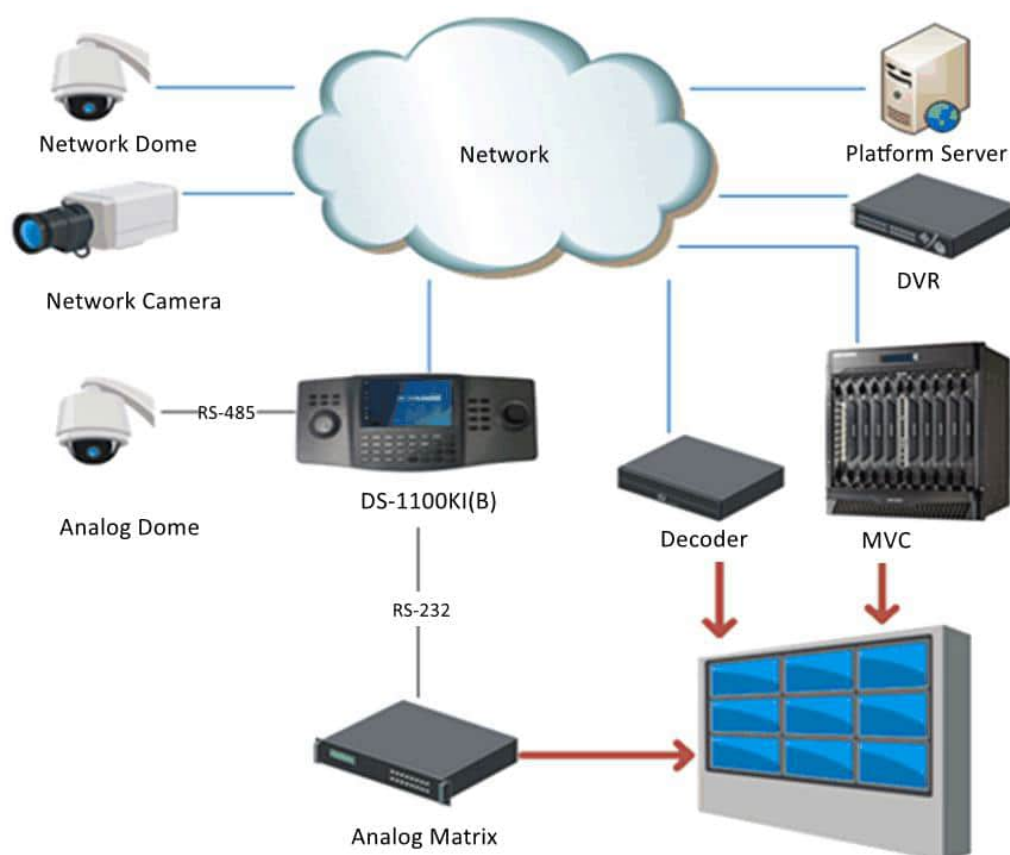

▪ Specification

Model		DS-1100KI(C)
Device Parameter	Display	7 inch LCD
	Control Method	Network method, serial control
	Power Supply	12 VDC
	Consumption	≤ 15 W
	Dimension	435 mm × 193 mm × 110 mm (17.13 inch × 7.60 inch × 4.33 inch) (L × W × H)
	Weight	2 kg (4.41 lb.)
	Compatible System	Linux system
Decoding Parameter	Performance	4 × 1080p
Environmental Parameter	Working Temperature	-10 °C to 55 °C (14°F to 131°F)
	Working Humidity	10% to 90%
External Interface	Network	RJ45 100 M/1000 M self-adaptive Ethernet interface × 1
	Wi-Fi	Not supported
	Serial Port	RS-485, RS-422
	Two-Way Audio Input	3.5 mm stereo, supporting the audio communication
	Two-Way Audio Output	3.5 mm stereo, supporting the audio communication
	Joystick	4-axis single button joystick
	USB Interface	USB 2.0 × 1

▪ Typical Application

Headquarters

No.555 Qianmo Road, Binjiang District,
Hangzhou 310051, China
T +86-571-8807-5998
www.hikvision.com

Follow us on social media to get the latest product and solution information.