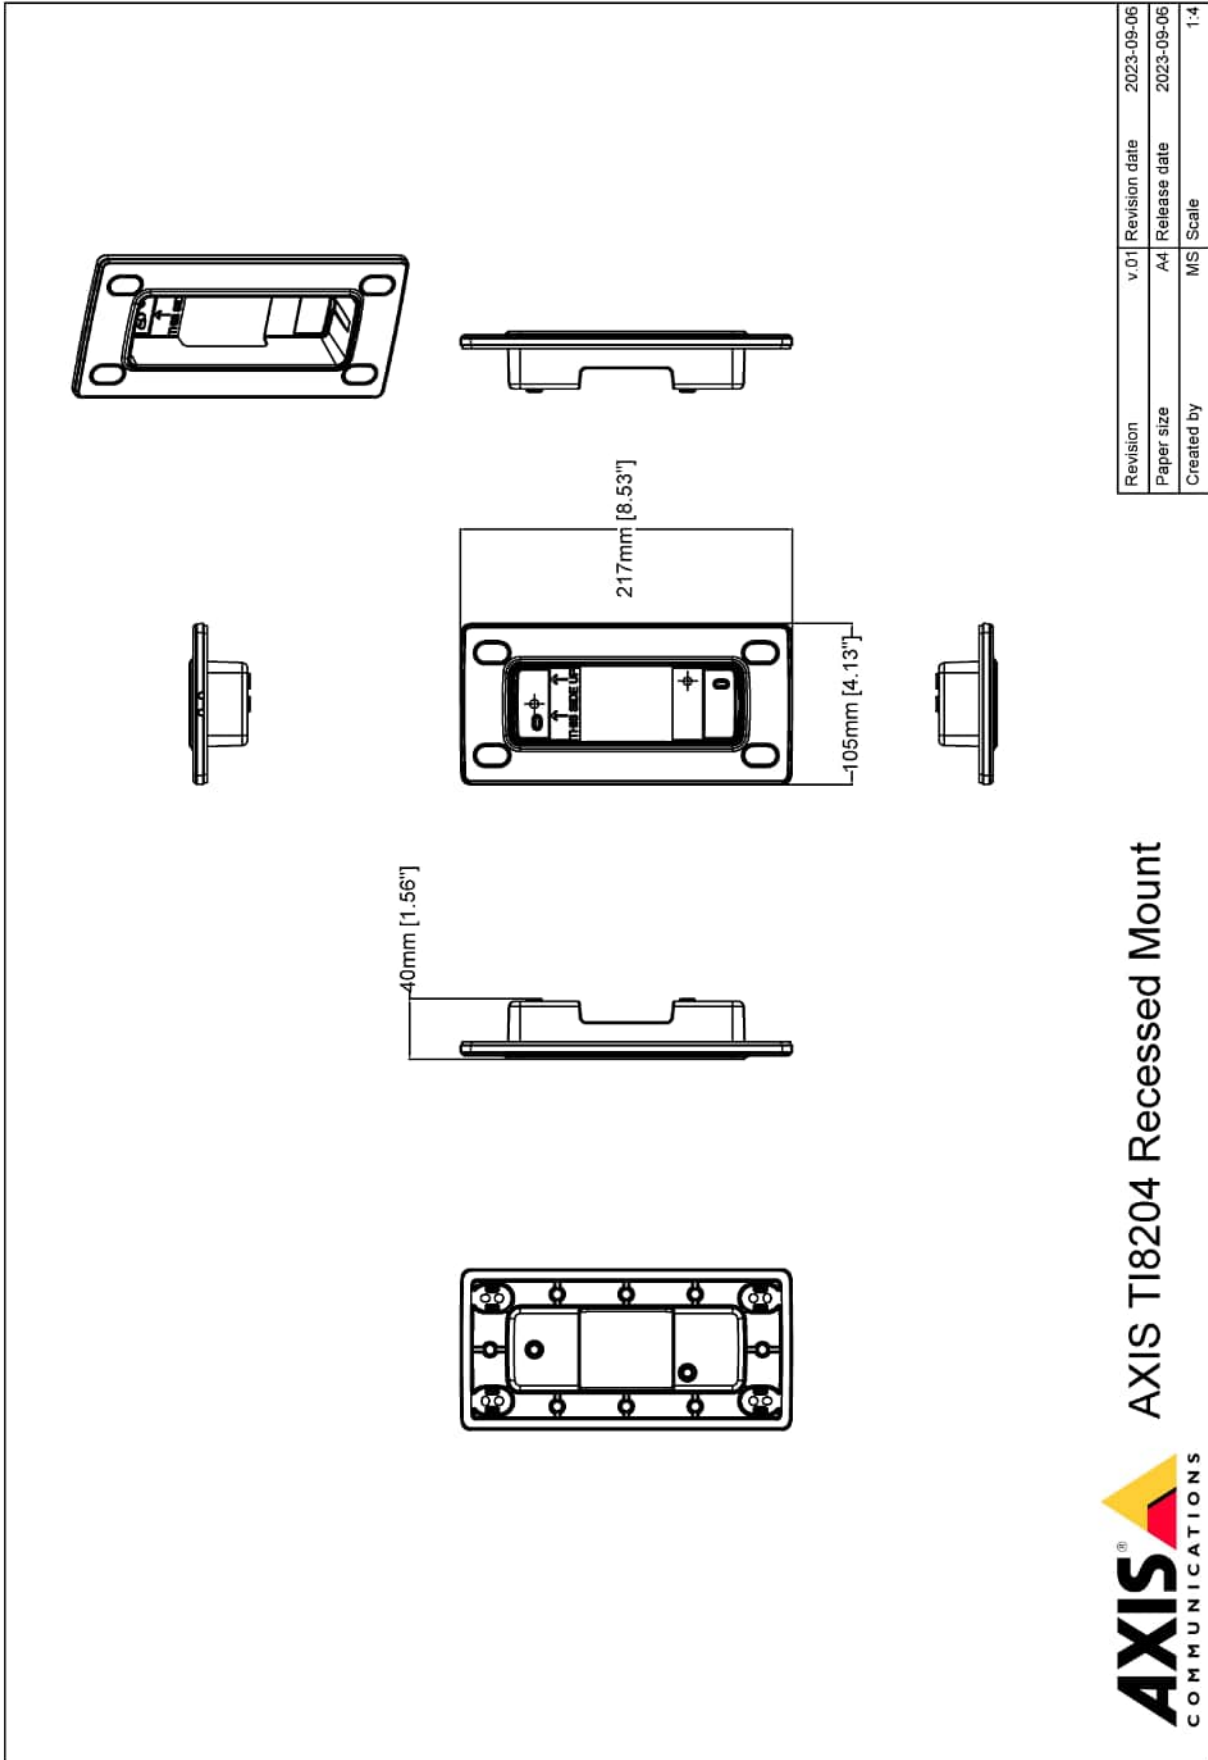

AXIS TI8204 Recessed Mount

For discreet recessed mount

AXIS TI8204 Recessed Mount is a recessed aluminum mount that enables low profile mounting of AXIS I8116-E Network Video Intercom in walls both indoors and outdoors. The same visual design and color as the main product give a discreet, professional installation. The recessed mount is delivered with screw covers to conceal its mounting screws, further improving its sleek appearance.

- > [For installation in walls](#)
- > [Coated aluminum body](#)
- > [Indoor and outdoor installation](#)
- > [Suitable for AXIS I8116-E Network Video Intercom](#)

AXIS TI8204 Recessed Mount

General

Compatible products	AXIS I8116-E Network Intercom
Mounting	Recessed in wall
Environment	Indoor and outdoor
Material	Powder coated, chromate aluminum Color: white NCS S 1002-B or black NCS S 9000-N
Sustainability	PVC and BFR/CFR free

Approvals	Environment IEC/EN 60529 IP65, IEC/EN 62262 IK07, NEMA 250 Type 4X
Dimensions	For the overall product dimensions, see the dimension drawing in this datasheet.
Weight	280 g (0.62 lb)
Warranty	3-year warranty, see axis.com/warranty

Dimension drawing

AXIS
COMMUNICATIONS
www.axis.com

AXIS TI8204 Recessed Mount