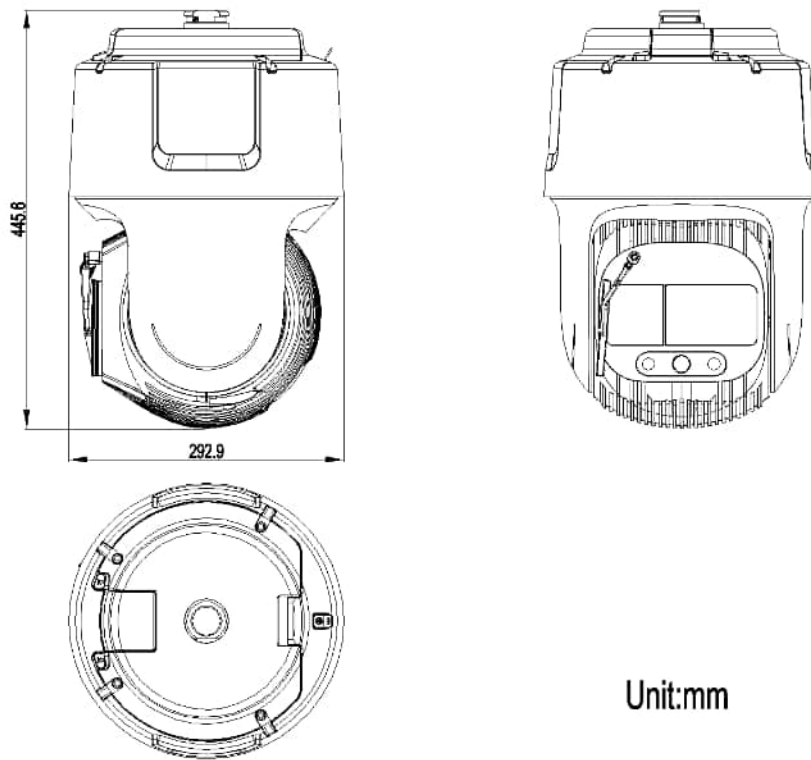

▪ **Accessory**

▪ **Optional**

DS-1668ZJ(20)-P Pendant Mount	DS-1668ZJ-P Pendant Mount	DS-1619ZJ-HP2 Gooseneck Mount	DS-1603ZJ-P Wall Mount	DS-1603ZJ-Pole-P Vertical Pole Mount