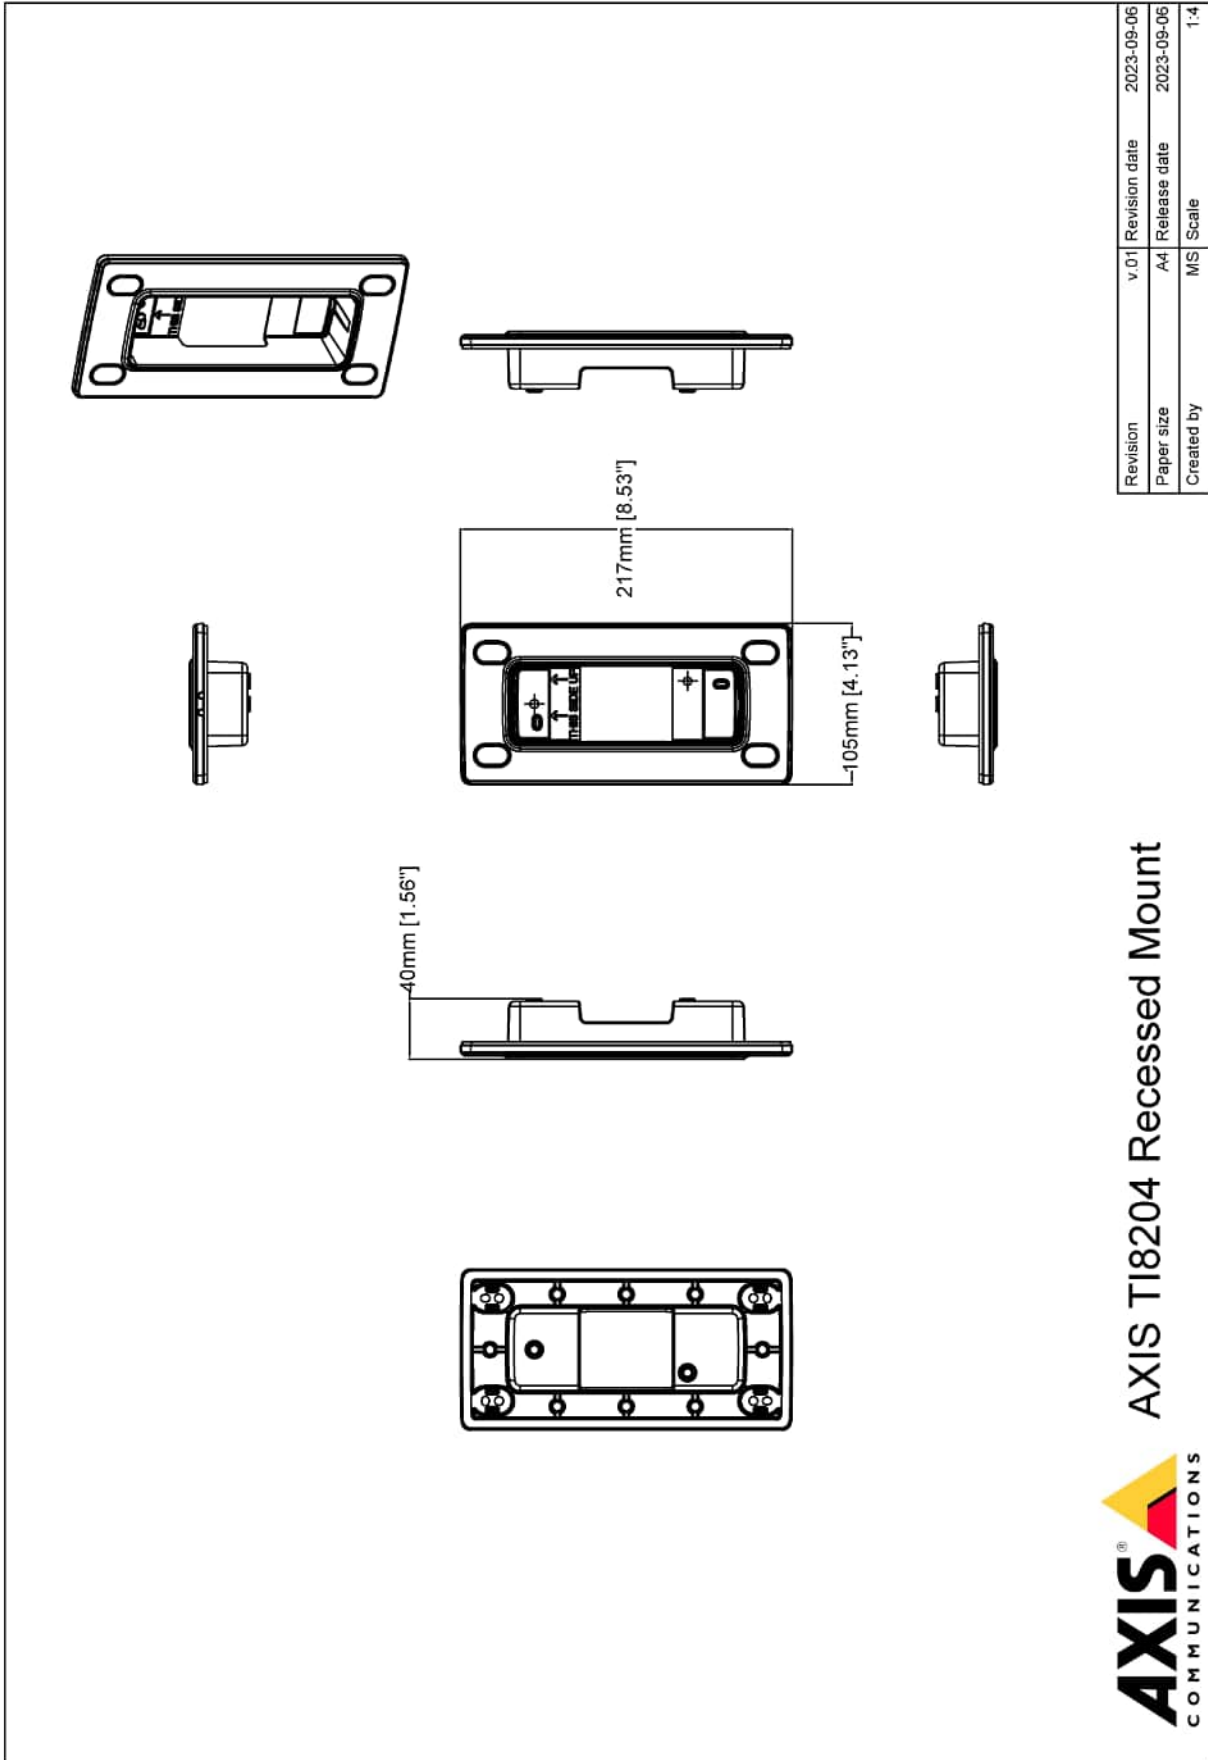

Dimension drawing

© 2023 Axis Communications

AXIS
COMMUNICATIONS

AXIS TI8204 Recessed Mount