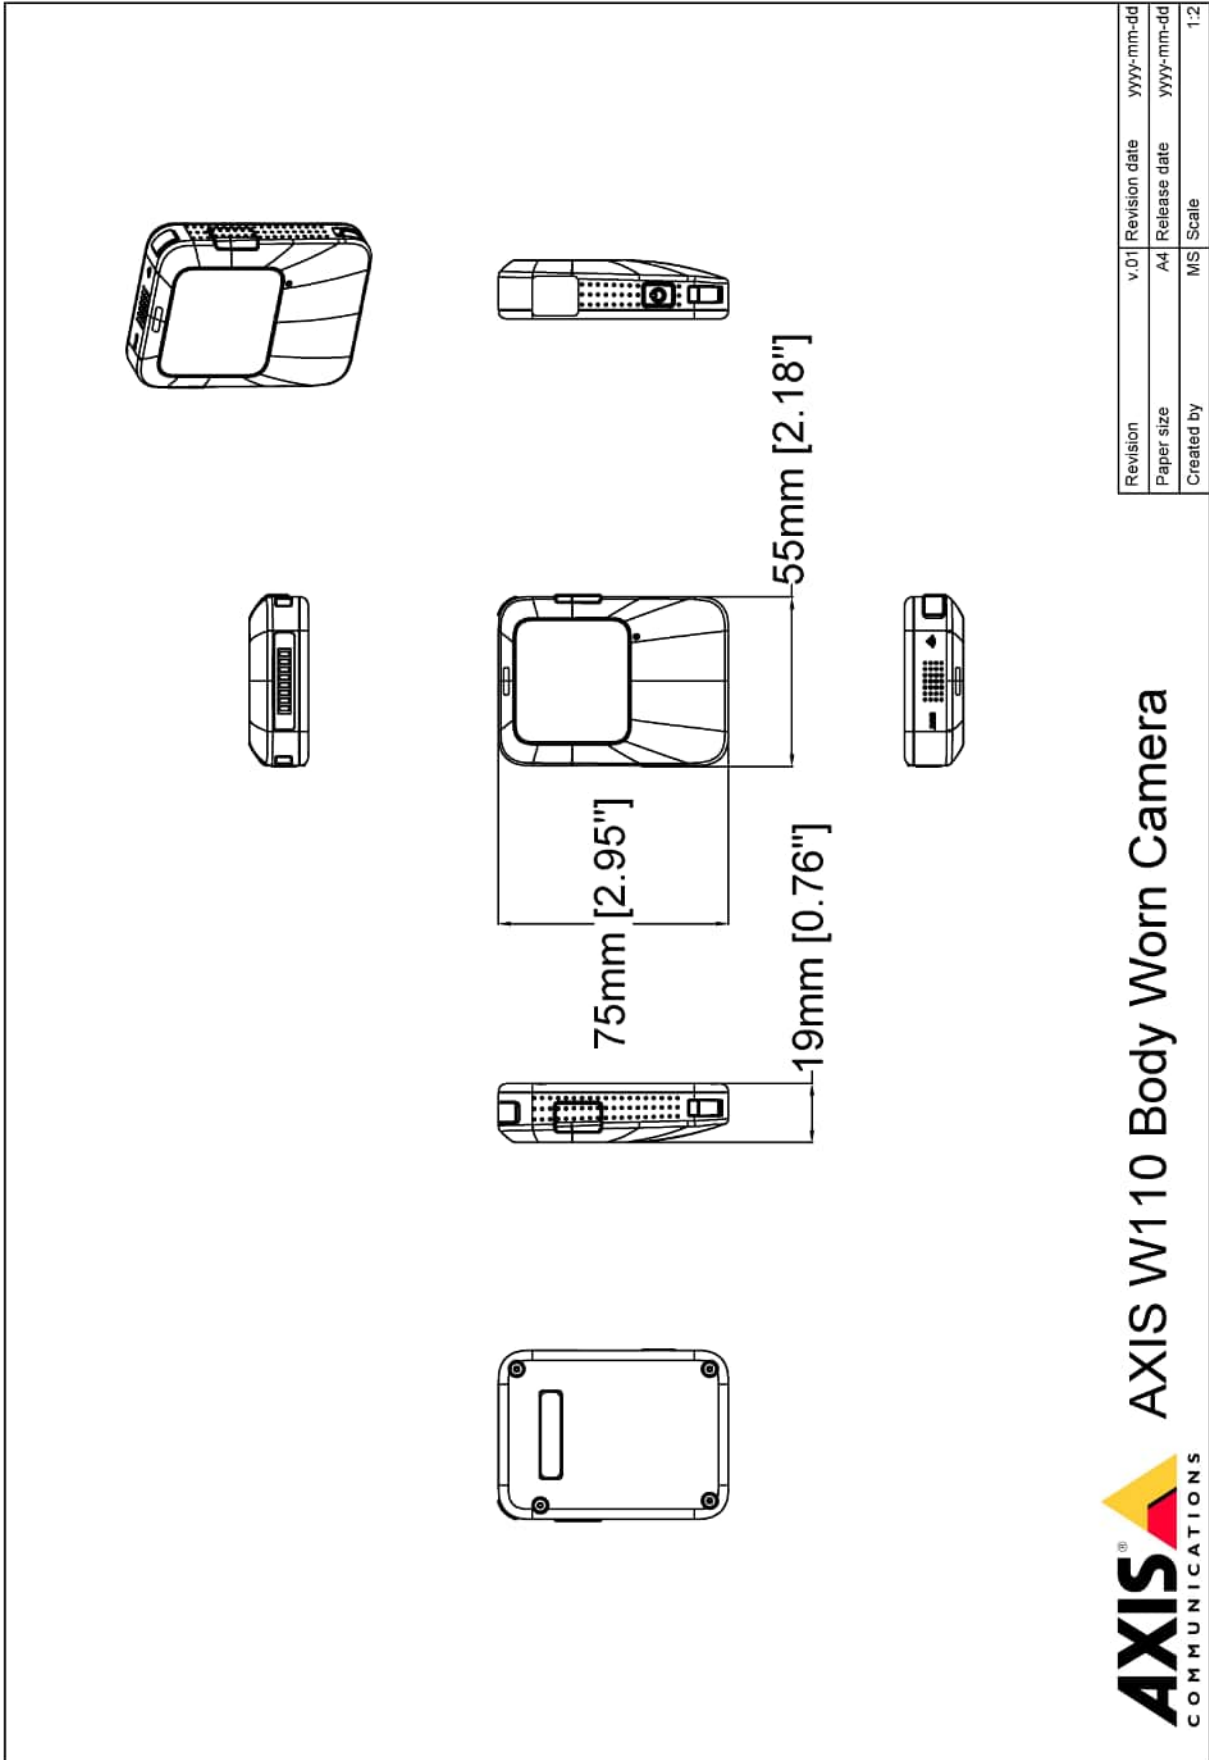

AXIS W110 Body Worn Camera

Made for a safer workplace

AXIS W110 Body Worn Camera is a lighter, friendlier wearable camera for protecting staff and reducing bad behavior. It brings the benefits of wearable cameras to the workplace in sectors like retail, healthcare, transportation, and more. AXIS W110 Body Worn Camera deters, protects, and documents. Wearers and the public feel they're not alone, which contributes to a sense of well-being and a more peaceful workplace. AXIS W110 Body Worn Camera offers excellent image and audio quality with exceedingly sharp images and clear audio for forensic usability. The system features signed firmware and video, secure key storage, and true end-to-end encryption to ensure video integrity.

Dimension drawing

Revision	v.01	Revision date	yyyy-mm-dd
Paper size	A4	Release date	yyyy-mm-dd
Created by	MS	Scale	1:2

© 2023 Axis Communications

AXIS COMMUNICATIONS
www.axis.com
AXIS W110 Body Worn Camera