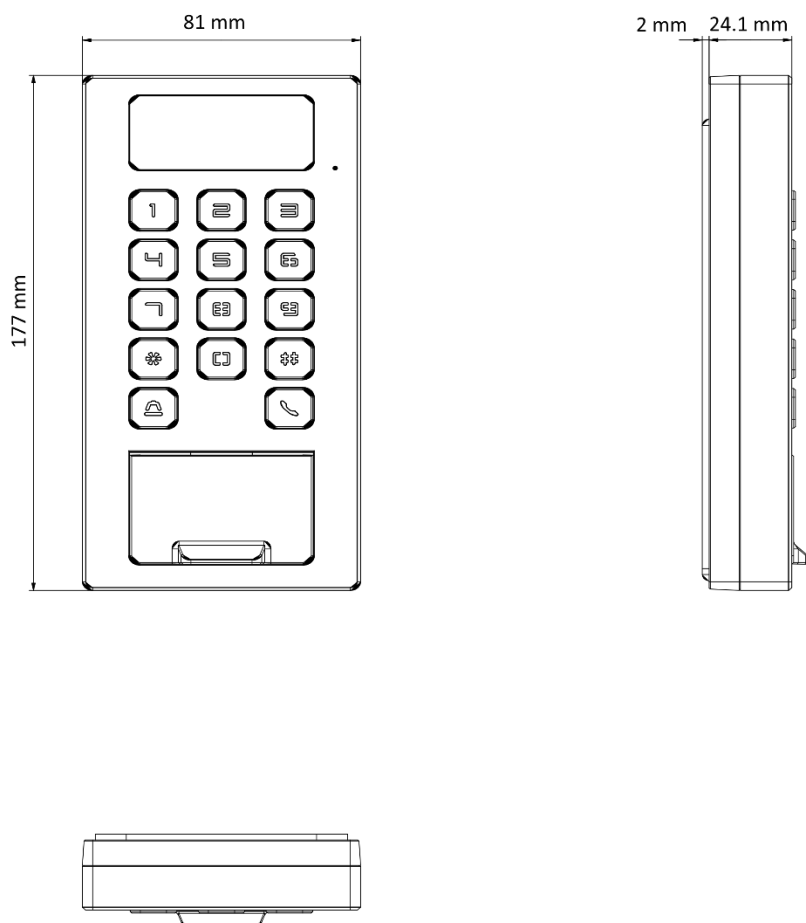

▪ **Available Model**

DS-K1T502DBFWX-C

▪ **Dimension**