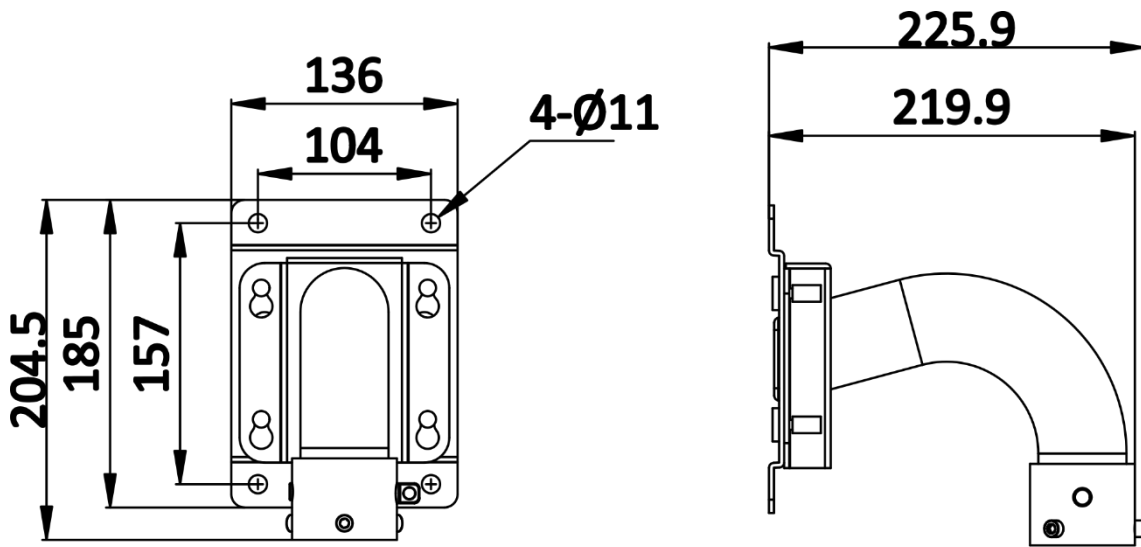

DS-4600ZJ-GSAC

Wall mount

Key Feature

- Wall mount bracket
- SUS316L stainless steel

Specification

Model	DS-4600ZJ-GSAC
Weight	Approx. 2.5 kg (5.51 lb.)
Appearance	Silver moon gray
Material	SUS316L
Dimension	225 × 136 × 170 mm (8.86" × 5.35" × 6.69")

Available Model

DS-4600ZJ-GSAC

Dimension

Unit mm