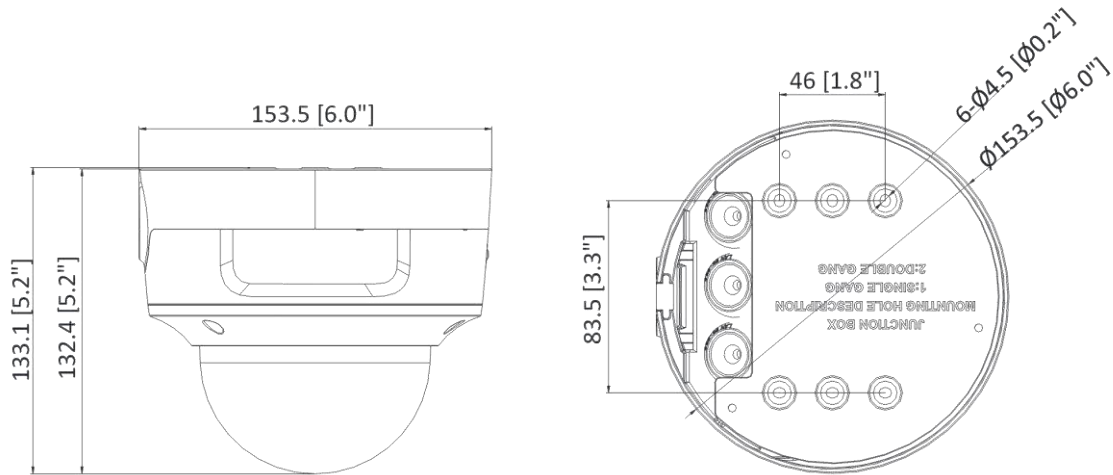

▪ **Available Model**

DS-2CD2746G2-IZS (2.8 to 12 mm)

▪ **Dimension**

Unit: mm (inch)

▪ **Accessory**

▪ **Optional**

DS-1473ZJ-155 Wall Mount	DS-1473ZJ-155B Wall Mount	DS-1475ZJ-SUS Vertical Pole Mount	DS-1471ZJ-155 Pendant Mount	DS-1476ZJ-SUS Corner Mount
DS-1227ZJ-DM37 In-ceiling Mount