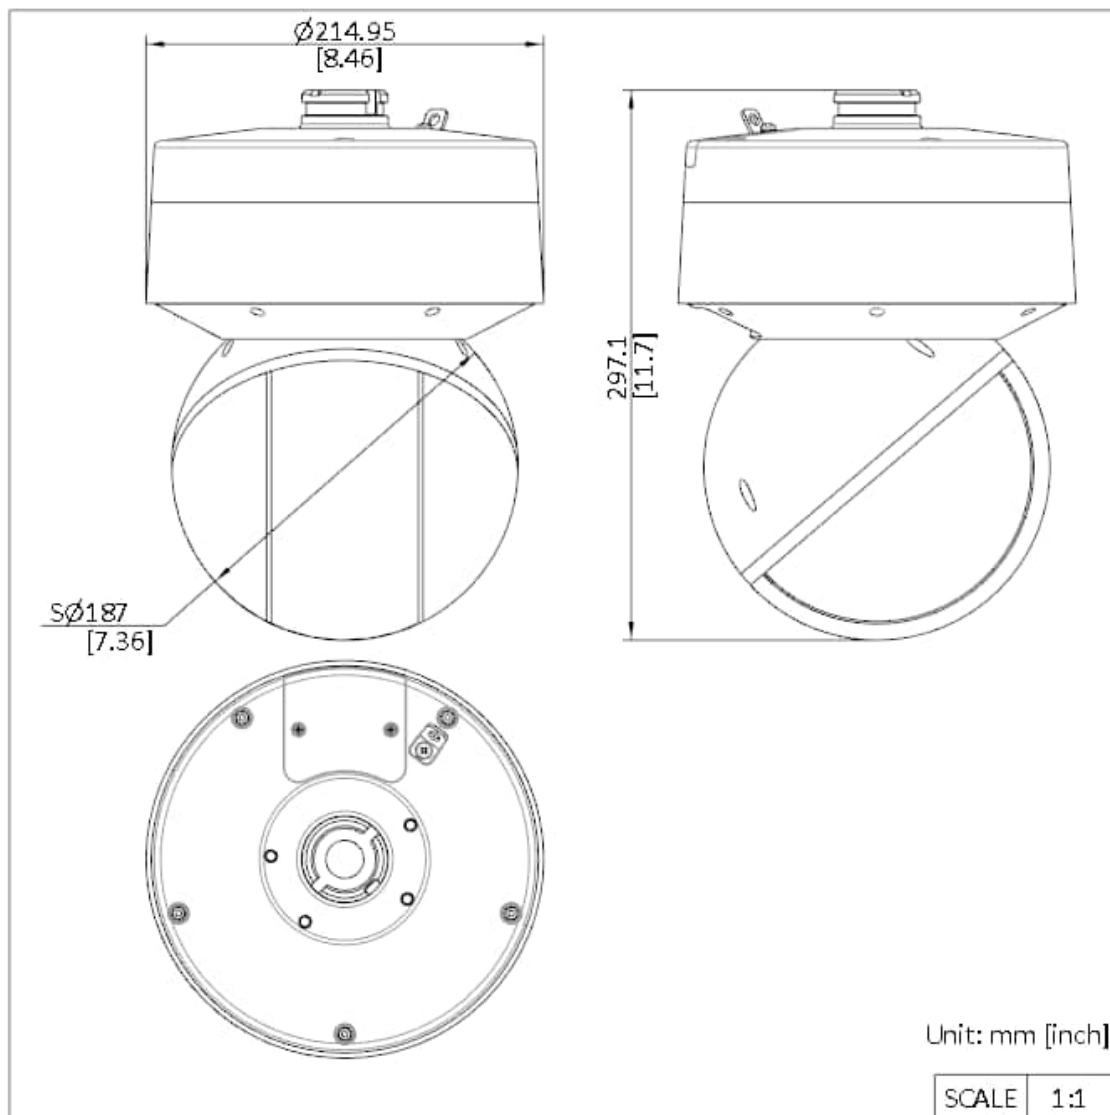

▪ Available Model

DS-2DF7A836IXG-ELY

▪ Dimension

▪ **Accessory**

▪ **Optional**

DS-4603ZJ-PAAC	DS-4612ZJ-PAAC
Wall Mount Bracket	Pendant Mount
In/Outdoor for PTZ	
Camera	

Headquarters

No.555 Qianmo Road, Binjiang District,
Hangzhou 310051, China
T +86-571-8807-5998
www.hikvision.com