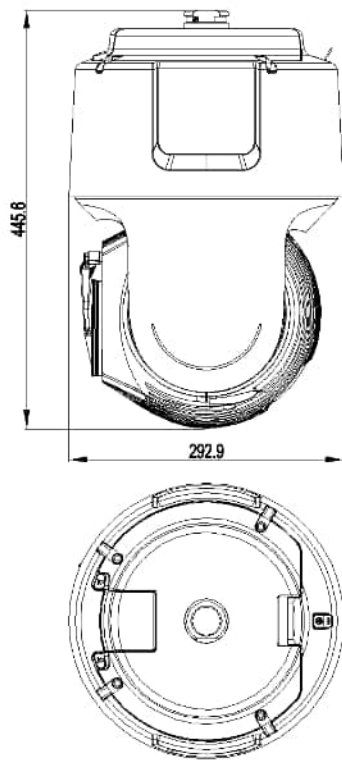

Unit:mm

▪ **Accessory**

▪ **Optional**

DS-1603ZJ-Pole-P Vertical Pole Mount	DS-1668ZJ(20)-P Pendant Mount	DS-1603ZJ-P Wall Mount	DS-1668ZJ-P Pendant Mount	DS-1619ZJ-HP2 Gooseneck Mount