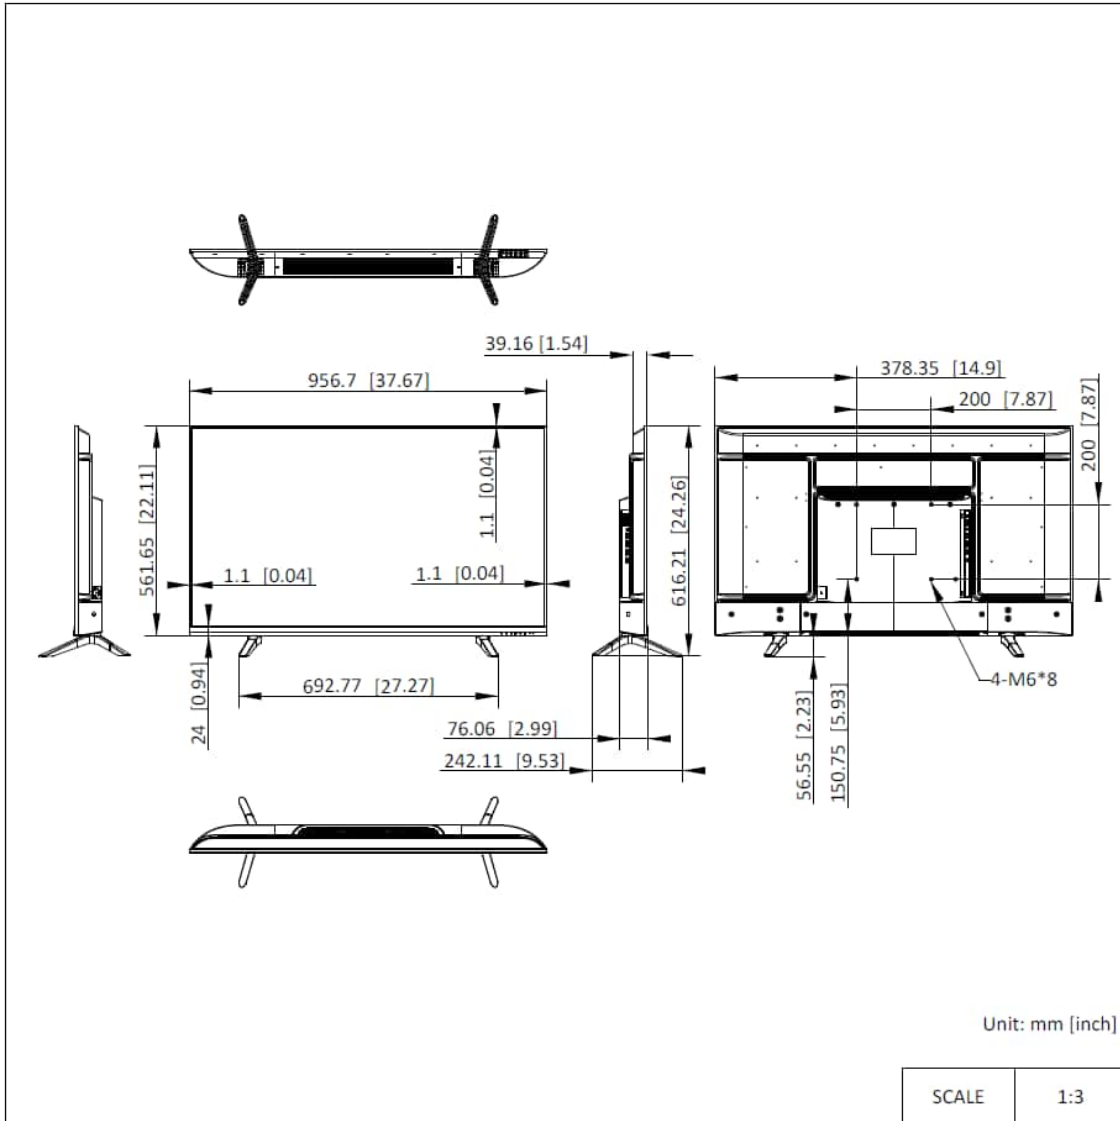

▪ Specification

Display	
Screen Size	43 inch
Active Display Area	941.184 (H) mm × 529.416 (V) mm
Resolution	3840 × 2160 @60 Hz
Backlight	D-LED
Pixel Pitch	0.2451 (H) × 0.2451 (V) mm
Brightness	300 cd/m ²
Viewing Angle	178° / 178°
Color Depth	8 bit+FRC
Contrast Ratio	4000 : 1
Response Time	6.5 ms (typ)
Refresh Rate	60 Hz
Haze	25%
Color Gamut	72% NTSC
Reliability	7 * 24H
Interface	
Video & Audio Input	HDMI ×3
Video & Audio Output	LINE OUT × 1, Speaker OUT × 2 (8Ω 10W)
Data Transmission Interface	USB2.0 × 1
Control Interface	RS232-IN × 1 , RS232-OUT × 1
Power	
Power Supply	100-240 V ~ , 50/60 Hz, 1.0 A Max
Power Consumption	≤80W
Standby Consumption	≤ 0.5 W
Working Environment	
Working Temperature	0 °C to 50 °C (41 °F to 104 °F)
Working Humidity	10% ~ 90% RH (Non-Condensing)
Storage Temperature	-20 °C to 60 °C (14 °F to 140 °F)
Storage Humidity	5% ~ 90% RH (Non-Condensing)
General	
Speaker	8 Ω 10 W ×2
Casing Material	Plastic
VESA	7.87 inch × 7.87 inch
Bezel Width	0.04 inch (top/left/right) , 0.94 inch (bottom)
Product Dimensions (W × H × D)	37.67 (W) inch × 22.11 (H) inch × 2.99(D) inch (without base) , 37.67 (W) inch × 24.26 (H) inch × 9.53 (D) inch (with base)
Package Dimensions (W × H × D)	1073(W)mm×668(H)mm×161(D) mm (42.24 (W) × 26.3 (H) × 6.34 (D)) inch
Net Weight	6.81 ± 0.5 kg (15.01 ± 1.1 lb.)
Gross Weight	9.88 ± 0.5 kg (21.78 ± 1.1 lb.)
Packing List	Monitor × 1, Base component × 1, Power cable × 1, HDMI cable (1.5 m) × 1, User manual × 1, Multilingual manual × 1, Remote control × 1, Screw × 6

▪ Physical Interface

Interface	Description	Interface	Description
AC	AC, 100-240V~,50/60Hz,1.0A Max,input interface	HDMI	HDMI 1.4 digital signal input interface
USB	USB2.0,input interface	Audio output	3.5mm Audio output interface
RS232-IN	RS232-IN,input interface	RS232-OUT	RS232-OUT,output interface

▪ Available Model

DS-D5043U3-1V0S

▪ Dimension

- Accessory
- Optional

DS-DM4255W
Wall-mounted
Bracket

See Far, Go Further

www.hikvision.com
support@hikvision.com