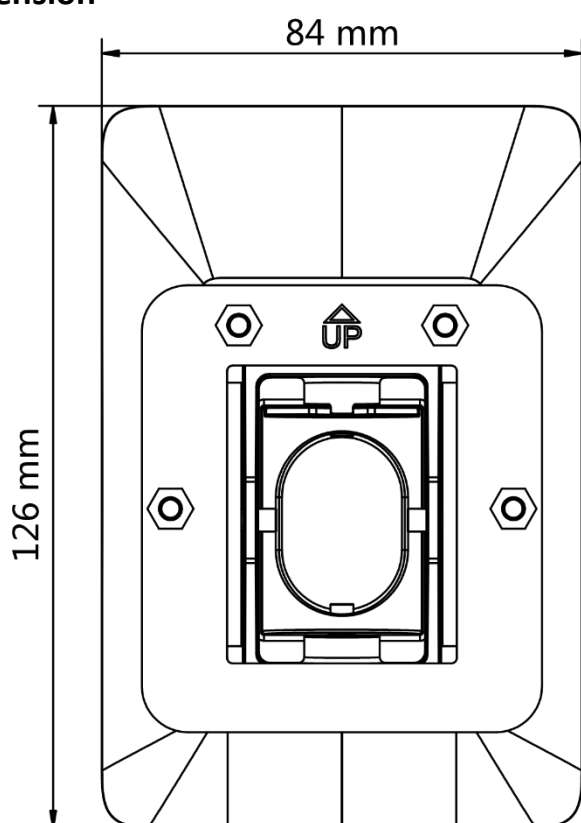

- User friendly: supports wiring from the bottom for better
- Installation angle adjustable:  $\pm 45^\circ$  (for left and right),  $\pm 15^\circ$  (for up and down)

▪ **Specification**

General	
Installation	Wall mounting
Weight	213 g (0.47 lb)
Application environment	Indoor and outdoor
Material	Aluminum alloy

▪ **Available Model**

DS-KAB6-W1

▪ **Dimension**

**Headquarters**

No.555 Qianmo Road, Binjiang District,  
Hangzhou 310051, China  
T +86-571-8807-5998  
www.hikvision.com

Follow us on social media to get the latest product and solution information.