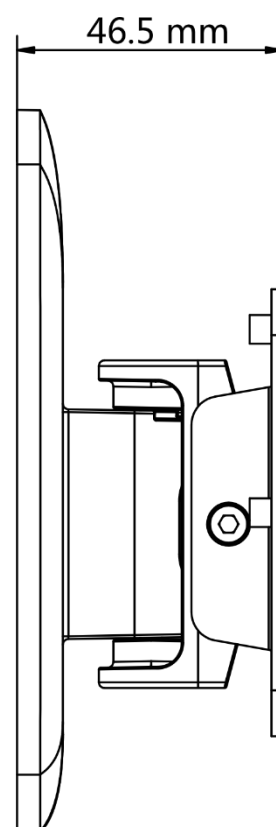

- User friendly: supports wiring from the bottom for better
- Installation angle adjustable:  $\pm 45^\circ$  (for left and right),  $\pm 15^\circ$  (for up and down)

▪ **Specification**

General	
Installation	Wall mounting
Weight	213 g (0.47 lb)
Application environment	Indoor and outdoor
Material	Aluminum alloy

▪ **Available Model**

DS-KAB6-W1

▪ **Dimension**

**Headquarters**

No.555 Qianmo Road, Binjiang District,  
Hangzhou 310051, China  
T +86-571-8807-5998  
www.hikvision.com

Follow us on social media to get the latest product and solution information.