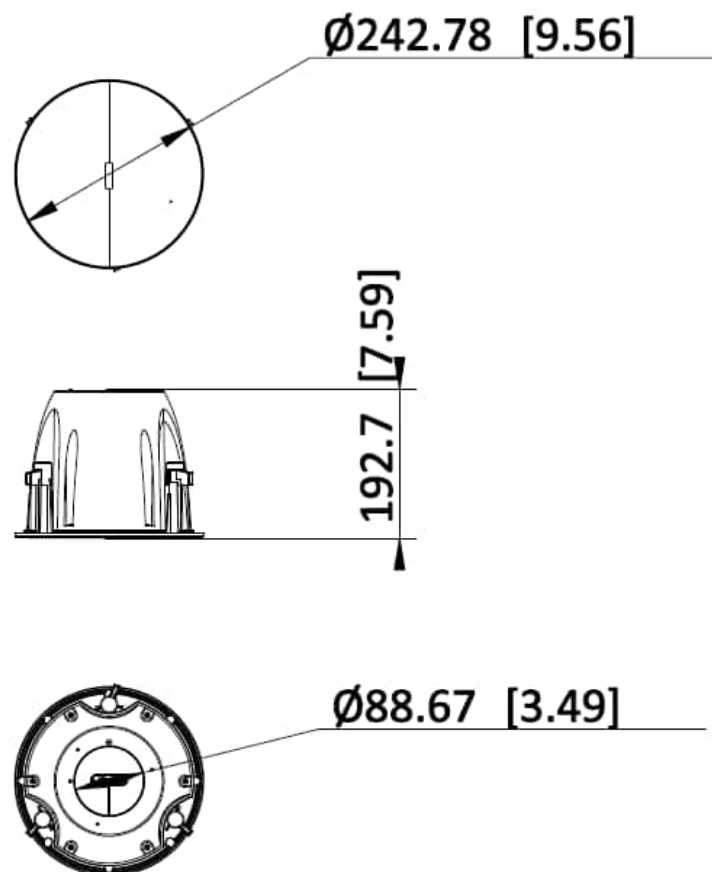

▪ Specification

Protocol	
Network Protocol	IPv4, HTTP, HTTPS , SIP, SSL/TLS , DNS, NTP, TCP, UDP, IGMP, ICMP, DHCP, ARP
Microphone	
Type	MEMS
Amount	2
Frequency Response	100 Hz to 10 kHz
Sensitivity	-38dBV/Pa
Speaker	
Impedance	8Ω
Rated Power	10W
Total Harmonic Distortion (THD)	≤1%
Sensitivity(1 m, 1 W)	89dB
Max. Acoustic Pressure	98dB
Frequency Response	120Hz~20kHz(-10dB)
Speaker Unit	1 × 1.0-inch tweeter and 1 × 6.5-inch woofer
Function	
Audio Algorithm	AEC、AGC、ANS、DRC
Audio Bit Rate	G.711ulaw (64 Kbps) /G.711alaw (64 Kbps) /MP3 (128 Kbps) Sampling bit width: 16 bits
Audio	
Number of Secondary Speaker	AF Protocol : 0
	AT Protocol : 0
	BT Protocol : 4
Secondary Speaker Connection Method	Voltage Input
Interface	
Alarm	Alarm in
Network Interface	RJ45 10 M/100 M Adaptive Ethernet port × 1
Local Storage	Built-in 64 GB EMMC (Audio file storage is 55 GB.)
Audio In	3.5 mm audio interface × 1
LED Indicator	Solid green: normal working Flashing green: intercom in progress Solid red: start or network disconnection Flashing red: upgrading
Reset	Support
General	
Power	24 VDC ± 10%, 2.5 A, max. 60 W, PoE: 50 V to 57 V, 0 A to 1.6 A, max. 71 W
Material	Main body: PC Base: ABS
Dimension	∅242.78 mm × 192.7 mm (9.56" × 7.59")
Weight	Approx. 2.7 kg (5.95 lb.)
Language	5 languages: English, French, Spanish, German, Italian
Package Dimension	305 mm × 305 mm × 315 mm (12.01" × 12.01" × 12.4")

▪ **Available Model**

DS-QAZ1610G1-BE

DS-QAZ1610G1-BE/BLACK

▪ **Dimension**

Unit: mm [inch]

SCALE	1:1
-------	-----

See Far, Go Further

www.hikvision.com
support@hikvision.com