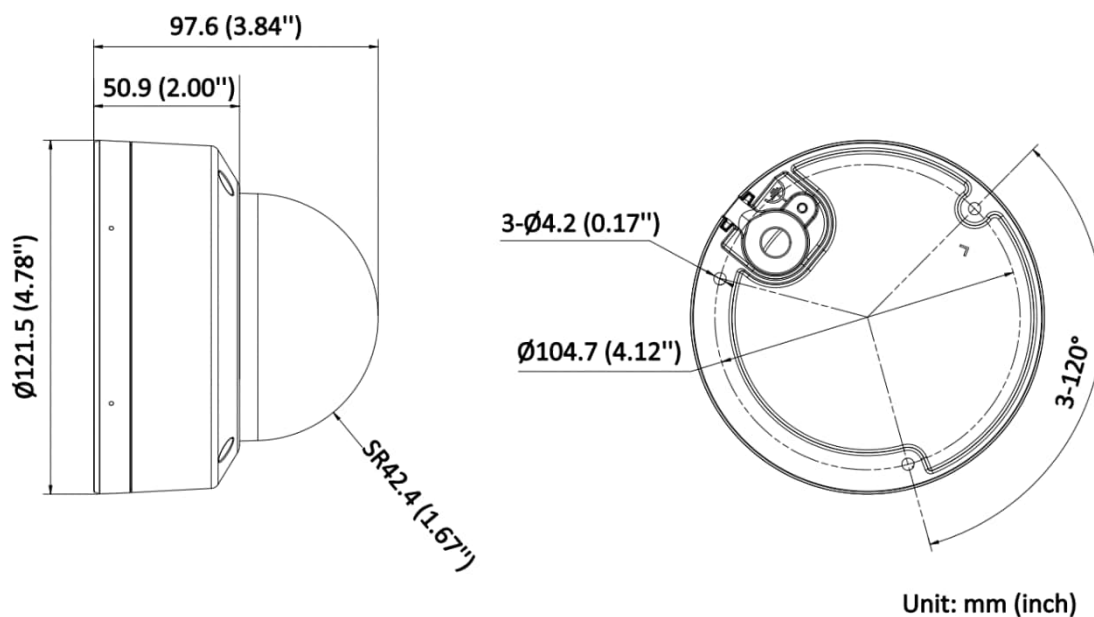

▪ **Available Model**

- DS-2CD2146G2H-ISU(2.8mm)
- DS-2CD2146G2H-ISU(4mm)
- DS-2CD2146G2H-I(2.8mm)
- DS-2CD2146G2H-I(4mm)
- DS-2CD2146G2H-ISU(2.8mm)/Black

▪ **Dimension**

▪ **Accessory**

▪ **Optional**

DS-1272ZJ-120 Wall Mount	DS-1272ZJ-120B Wall Mount	DS-1271ZJ-120 Pendant Mount	DS-1275ZJ-SUS Vertical Pole Mount	DS-1276ZJ-SUS Corner Mount
DS-1280ZJ-DM46 Junction Box	DS-2280ZJ-WA120 Junction Box	DS-2210ZJ-WA-120 Pendant Mount	DS-2200ZJ-WA-120 Wall Mount	DS-2200ZJ-WAJ-120 Wall Mount