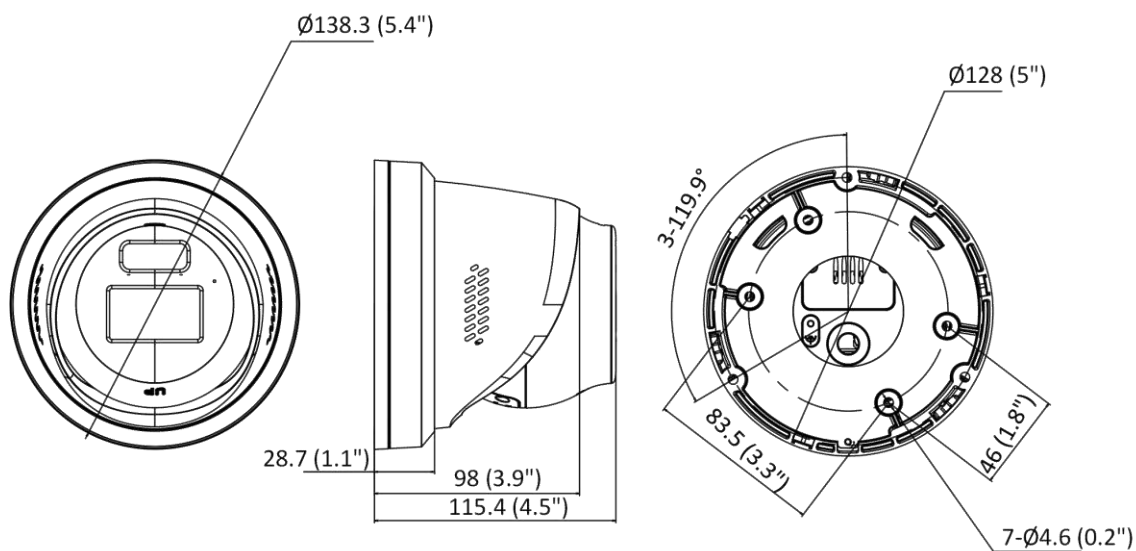

Top-level protection	Hikvision products at this level are equipped for use in areas where professional anti-corrosion protection is a must. Typical application scenarios include coastlines, docks, chemical plants, and more.
Moderate protection	Hikvision products at this level are equipped for use in areas with moderate anti-corrosion demands. Typical application scenarios include coastal areas about 2 kilometers (1.24 miles) away from coastlines, as well as areas affected by acid rain.
No specific protection	Hikvision products at this level are equipped for use in areas where no specific anti-corrosion protection is needed.

▪ **Available Model**

- DS-2CD2346G2H-IS2U/SL(2.8mm)Black
- DS-2CD2346G2H-IS2U/SL(2.8mm)
- DS-2CD2346G2H-IS2U/SL(4mm)
- DS-2CD2346G2H-IS2U/SRB(2.8mm)/Black
- DS-2CD2346G2H-IS2U/SRB(2.8mm)
- DS-2CD2346G2H-IS2U/SRB(4mm)

▪ **Dimension**

Unit: mm (inch)