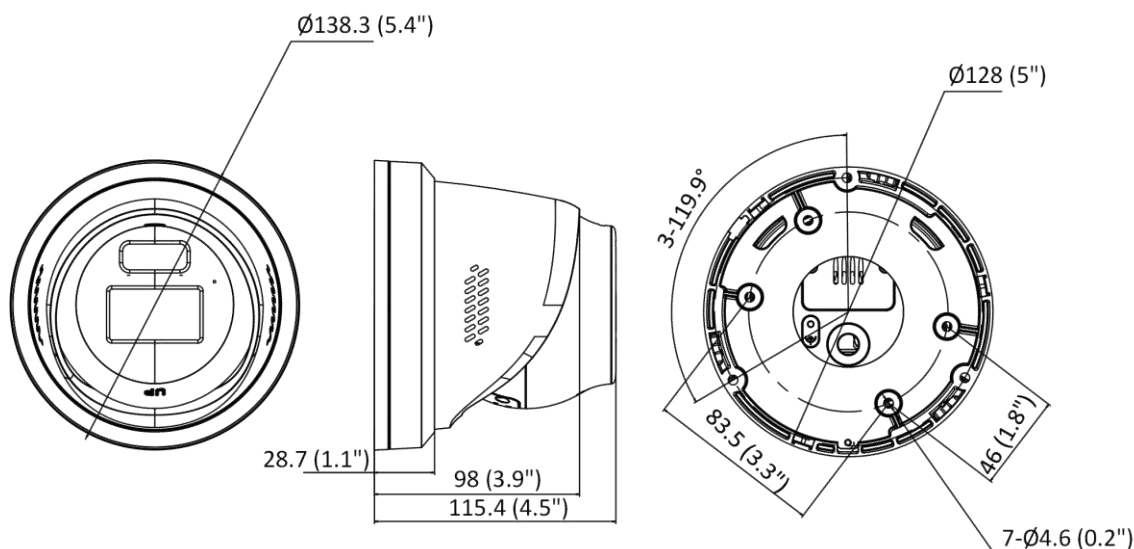

▪ **Typical Application**

Hikvision products are classified into three levels according to their anti-corrosion performance. Refer to the following description to choose for your using environment.

This model has NO SPECIFIC PROTECTION.

Level	Description
Top-level protection	Hikvision products at this level are equipped for use in areas where professional anti-corrosion protection is a must. Typical application scenarios include coastlines, docks, chemical plants, and more.
Moderate protection	Hikvision products at this level are equipped for use in areas with moderate anti-corrosion demands. Typical application scenarios include coastal areas about 2 kilometers (1.24 miles) away from coastlines, as well as areas affected by acid rain.
No specific protection	Hikvision products at this level are equipped for use in areas where no specific anti-corrosion protection is needed.

▪ **Available Model**

- DS-2CD2366G2H-IS2U/SL(2.8mm)
- DS-2CD2366G2H-IS2U/SL(4mm)
- DS-2CD2366G2H-IS2U/SRB(2.8mm)
- DS-2CD2366G2H-IS2U/SRB(4mm)
- DS-2CD2366G2H-IS2U/SL(2.8mm)Black
- DS-2CD2366G2H-IS2U/SRB(2.8mm)/Black

▪ **Dimension**

Unit: mm (inch)