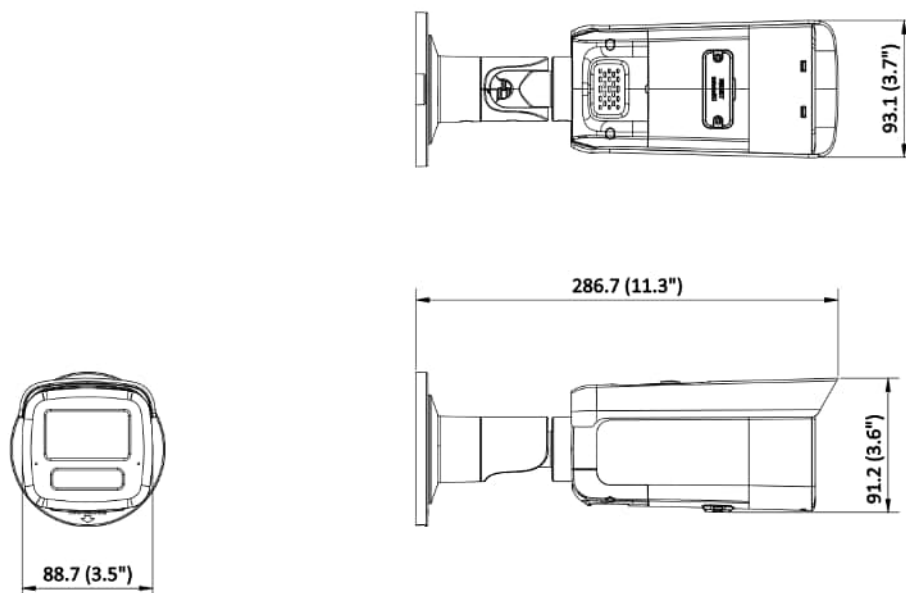

description to choose for your using environment.

This model has NO SPECIFIC PROTECTION.

Level	Description
Top-level protection	Hikvision products at this level are equipped for use in areas where professional anti-corrosion protection is a must. Typical application scenarios include coastlines, docks, chemical plants, and more.
Moderate protection	Hikvision products at this level are equipped for use in areas with moderate anti-corrosion demands. Typical application scenarios include coastal areas about 2 kilometers (1.24 miles) away from coastlines, as well as areas affected by acid rain.
No specific protection	Hikvision products at this level are equipped for use in areas where no specific anti-corrosion protection is needed.

▪ **Available Model**

- DS-2CD2T86G2H-IS2U/SRB(2.8mm)
- DS-2CD2T86G2H-IS2U/SRB(4mm)
- DS-2CD2T86G2H-IS2U/SL(2.8mm)
- DS-2CD2T86G2H-IS2U/SL(4mm)
- DS-2CD2T86G2H-IS2U/SRB(2.8mm)/Black
- DS-2CD2T86G2H-IS2U/SL(2.8mm)/Black

▪ **Dimension**

Unit:mm (inch)