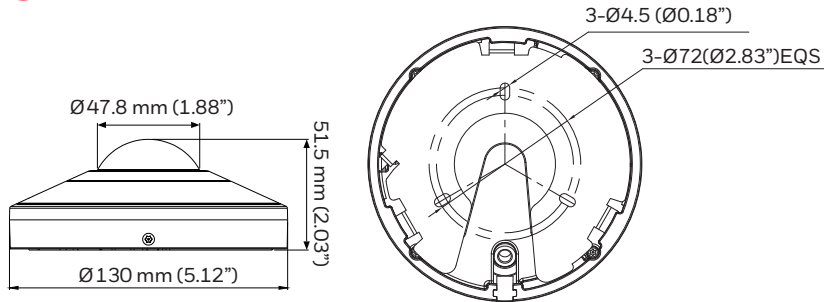

35 SERIES 6 MP /12 MP FISHEYE CAMERAS

REGULATORY		DORI (EN62676-4 STANDARD)	
Emissions	FCC PART 15, CE(EN55032), Complies with RCM and UKCA	Detect	HC35WF6R1: 32.9 m (107.94 ft) HC35WFCR1: 41.1 m (134.84 ft)
Immunity	CE(EN 50130-4, EN 55035), Complies with RCM and UKCA	Observe	HC35WF6R1: 13.16 m (43.18 ft) HC35WFCR1: 16.44 m (53.94 ft)
Safety	UL LISTED TO UL/CSA 62368-1, CE(EN 62368-1), Complies with RCM and UKCA	Recognize	HC35WF6R1: 6.58 m (21.59 ft) HC35WFCR1: 8.22 m (26.97 ft)
RoHS	CE(EN 63000), UAE (Cabinet Decree No.10 of 2017)	Identify	HC35WF6R1: 3.29 m (10.79 ft) HC35WFCR1: 4.11 m (13.48 ft)
Country of Origin	Vietnam		
Warranty	5 year		

DIMENSIONS

SYSTEM COMPATIBILITY & RECOMMENDED ACCESSORIES

SYSTEM COMPATIBILITY		OPTIONAL MOUNTS AND ACCESSORIES*	
MAXPRO NVR HE	Up to 256 IP channels RAID5/6 enterprise NVR	HA35PCM04B	35S cap for pendent mount, 1.5NPT male
MAXPRO NVR PE	Up to 192 IP channels RAID5/6 enterprise NVR	HA35CLM01	35S ceiling mount base with adapter
MAXPRO NVR SE	Up to 96 IP channels system NVR	HA35CLM02	35S ceiling mount pendent extension, 252 mm
MAXPRO NVR XE	Up to 24 IP channels system NVR	HA60WLMB1	60S wall mount bracket, 1.5NPT female
MAXPRO NVR Software	Up to 256 IP channels recording software	HA35PLM01	35S pole mount bracket
ADPRO NVR IFT-E	Up to 32 IP channels with up to 32 VA channels NVRs	HA35CNM01	35S corner mount bracket
ADPRO NVR IFT	Up to 32 IP channels or 16 IP channels with up to 16 VA channels NVRs	HA35JCBHA1	35S all-in-one box
ADPRO NVR EFT-S	Up to 16 IP channels or 8 IP channels with up to 8 VA channels NVRs		
ADPRO NVR IFT Gateway	4 IP channels + 4 VA channels		
Honeywell DVM	Supported with Honeywell DVM 800		
35 Series NVR	4/8/16/32/64-channel 35 series NVRs		

*Mounting accessories are not included with camera and must be ordered separately. Please refer to the cross reference matrix or accessories datasheet for detailed information.

ORDERING

ORDERING	
HC35WF6R1	35 Series 6 MP IR Fixed Fisheye Camera, WDR, 1.22mm, PoE
HC35WFCR1	35 Series 12 MP IR Fixed Fisheye Camera, DWDR, 1.8 mm, PoE

For More Information

www.security.honeywell.com/uk
buildings.honeywell.com/security

Honeywell Commercial Security

Building 5 Carlton Park
King Edward Avenue
Narborough, Leicester
LE19 0LF
Tel: +44 (0)1163 500714
www.honeywell.com

ONVIF and the ONVIF logo are trademarks of ONVIF Inc.
HEVC Advance logo is a trademark of HEVC Advance.
Honeywell reserves the right, without notification, to make changes in product design or specifications.

HBA-SEC-35S-HC35WFxR1-DS-UK-EN-01-2025-V01-Y
© 2025 Honeywell International Inc.