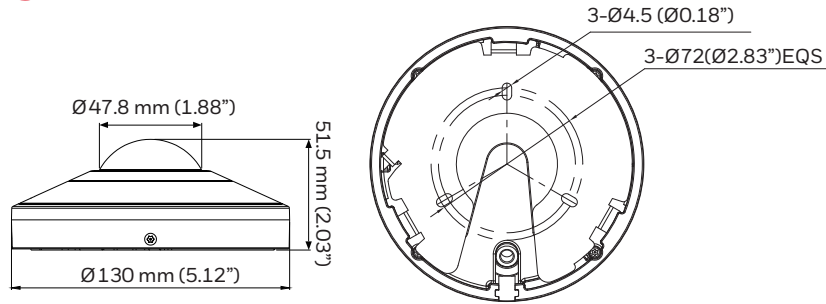

35 SERIES 6 MP /12 MP FISHEYE CAMERAS

REGULATORY		DORI (EN62676-4 STANDARD)	
Emissions	FCC PART 15, CE(EN55032), Complies with RCM and UKCA	Detect	HC35WF6R1: 32.9 m (107.94 ft) HC35WFCR1: 41.1 m (134.84 ft)
Immunity	CE(EN 50130-4, EN 55035), Complies with RCM and UKCA	Observe	HC35WF6R1: 13.16 m (43.18 ft) HC35WFCR1: 16.44 m (53.94 ft)
Safety	UL LISTED TO UL/CSA 62368-1, CE(EN 62368-1), Complies with RCM and UKCA	Recognize	HC35WF6R1: 6.58 m (21.59 ft) HC35WFCR1: 8.22 m (26.97 ft)
RoHS	CE(EN 63000), UAE (Cabinet Decree No.10 of 2017)	Identify	HC35WF6R1: 3.29 m (10.79 ft) HC35WFCR1: 4.11 m (13.48 ft)
Country of Origin	Vietnam		
Warranty	5 year		

DIMENSIONS

SYSTEM COMPATIBILITY & RECOMMENDED ACCESSORIES

SYSTEM COMPATIBILITY		OPTIONAL MOUNTS AND ACCESSORIES*	
MAXPRO NVR HE	Up to 256 IP channels RAID5/6 enterprise NVR	HA35PCM04B	35S cap for pendent mount, 1.5NPT male
MAXPRO NVR PE	Up to 192 IP channels RAID5/6 enterprise NVR	HA35CLM01	35S ceiling mount base with adapter
MAXPRO NVR SE	Up to 96 IP channels system NVR	HA35CLM02	35S ceiling mount pendent extension, 252 mm
MAXPRO NVR XE	Up to 24 IP channels system NVR	HA60WLMB1	60S wall mount bracket, 1.5NPT female
MAXPRO NVR Software	Up to 256 IP channels recording software	HA35PLM01	35S pole mount bracket
ADPRO NVR IFT-E	Up to 32 IP channels with up to 32 VA channels NVRs	HA35CNM01	35S corner mount bracket
ADPRO NVR IFT	Up to 32 IP channels or 16 IP channels with up to 16 VA channels NVRs	HA35JCBHA1	35S all-in-one box
ADPRO NVR EFT-S	Up to 16 IP channels or 8 IP channels with up to 8 VA channels NVRs		
ADPRO NVR IFT Gateway	4 IP channels + 4 VA channels		
Honeywell DVM	Supported with Honeywell DVM 800		
35 Series NVR	4/8/16/32/64-channel 35 series NVRs		

*Mounting accessories are not included with camera and must be ordered separately. Please refer to the cross reference matrix or accessories datasheet for detailed information.

ORDERING

ORDERING	
HC35WF6R1	35 Series 6 MP IR Fixed Fisheye Camera, WDR, 1.22mm, PoE
HC35WFCR1	35 Series 12 MP IR Fixed Fisheye Camera, DWDR, 1.8 mm, PoE

For More Information

www.security.honeywell.com/uk
buildings.honeywell.com/security

Honeywell Commercial Security

Building 5 Carlton Park
King Edward Avenue
Narborough, Leicester
LE19 0LF
Tel: +44 (0)1163 500714
www.honeywell.com

ONVIF and the ONVIF logo are trademarks of ONVIF Inc.
HEVC Advance logo is a trademark of HEVC Advance.
Honeywell reserves the right, without notification, to make changes in product design or specifications.

HBA-SEC-35S-HC35WFxR1-DS-UK-EN-01-2025-V01-Y
© 2025 Honeywell International Inc.