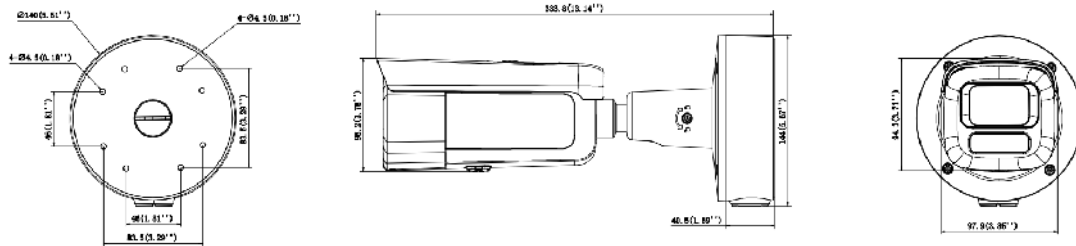

anti-corrosion protection is needed.

▪ **Available Model**

DS-2CD2686G2H-IZS(2.8-12mm)

DS-2CD2686G2H-IZS(2.8-12mm)(Black)

▪ **Dimension**

Unit: mm(inch)

▪ **Accessory**

▪ **Optional**