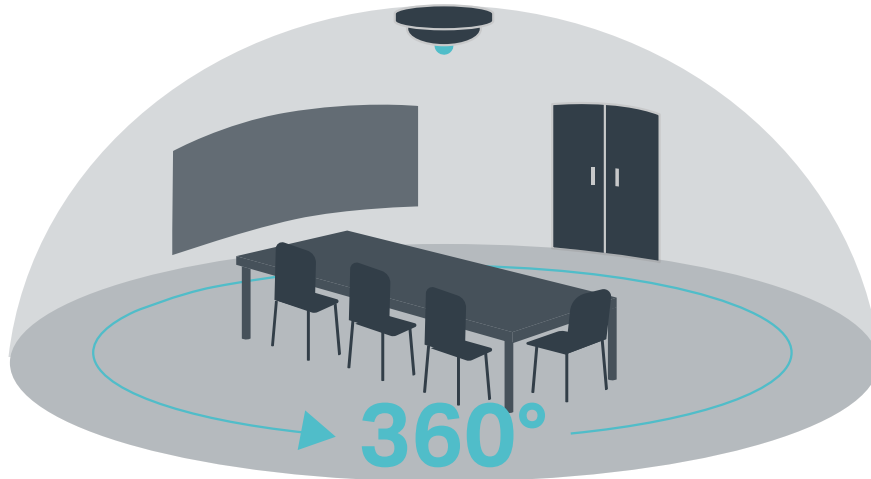

5MP IR Fisheye Network Camera

MODEL: InSight S655I

360°
Monitoring

Multiple Display
Modes

Smart
Detection

Two Way
Audio

// 360° Panoramic View

Covers all four corners with a single 360° panoramic view. Perfect for stores, offices, warehouses, and more.