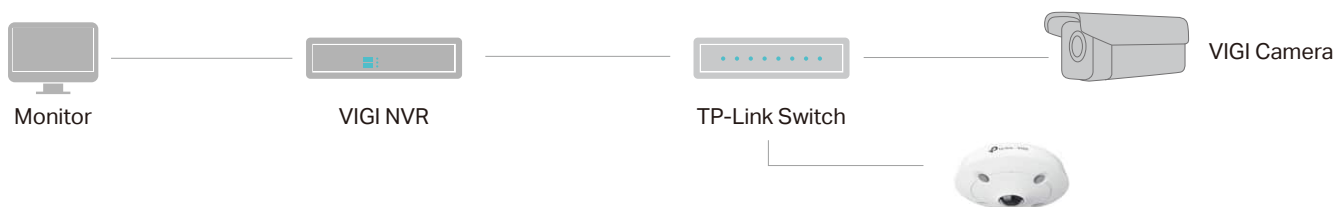

5MP IR Fisheye Network Camera

MODEL: InSight S655I

360°
Monitoring

Multiple Display
Modes

Smart
Detection

Two Way
Audio

// 360° Panoramic View

Covers all four corners with a single 360° panoramic view. Perfect for stores, offices, warehouses, and more.

// Smart Detection

Intrusion Detection

Line-Crossing Detection

Abnormal Sound Detection

Region Entering Detection

Region Exiting Detection

// VIGI Surveillance Solution

The VIGI professional surveillance system by TP-Link is dedicated to protecting the business that you've worked hard to build—whenever, wherever.

Outstanding functions, reliable quality guarantees, and simplified installation work together to ensure your business stays safe and sound.

// Flexible Installation

Find the perfect vantage point by simply securing your camera to the ceiling, wall, or pendant.*

// Specifications

| Camera | |
|----------------------------|--|
| Product Model | InSight S655I |
| Image Sensor | 1/2.7" Progressive Scan CMOS |
| Shutter Speed | 1/3 to 1/10000 s |
| Slow Shutter | Yes |
| Min. Illumination | Color: 0.01 Lux; 0 Lux with IR |
| Day/Night Mechanism | IR Cut Filter |
| Day/Night Switch | Unified/ Scheduled/ Auto |
| Lens | |
| Focal Length | Fixed Focal Lens |
| Focal Length | 1.44 mm |
| Aperture | F2.0 |
| FOV | Horizontal FOV: 180°, Vertical FOV: 180°, Diagonal FOV: 180° |
| Lens Mount | M12*P0.5 |
| DORI Distance | Detect: 28.8 m (94 ft) Observe: 12 m (39 ft) Recognize: 5.7 m (19 ft) Identify: 2.8 m (9 ft) |
| Illuminator | |
| IR LED | <ul style="list-style-type: none">• Quantity: 4• Range: 10m• Wavelength: 850nm |
| White LED | N/A |
| Illuminator On/Off Control | Auto/Scheduled/Always on/Always off |
| Video | |
| Max. Resolution | 2560 × 1920 |