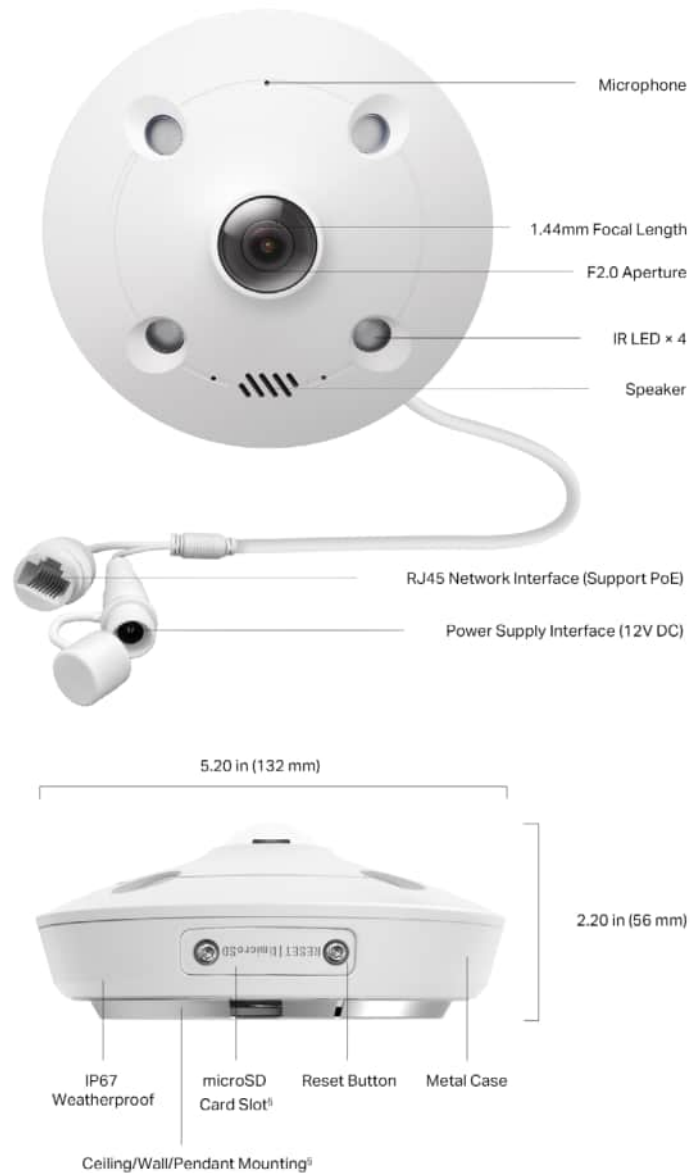

Dimensions

®The microSD card and pendant mounting kits are not included in the package.

*Calculations based on laboratory testing using a 3MP VIGI camera, and an actual performance may vary according to the amount of activity recorded, resolution and other variables.

**The microSD card and pendant mounting kits are not included in the package.

Specifications are subject to change without notice and can be found at www.tp-link.com.

©2024 TP-Link