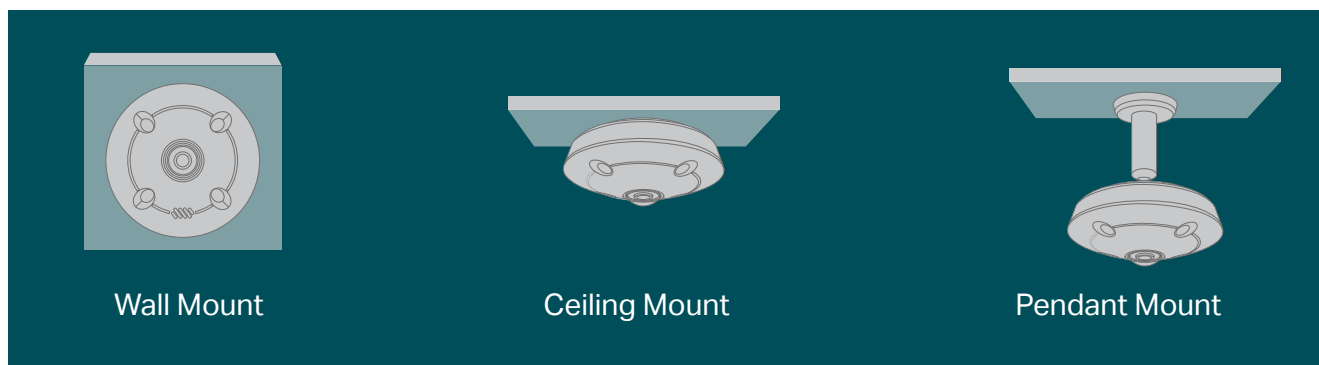

5MP IR Fisheye Network Camera

MODEL: InSight S655I

360°
Monitoring

Multiple Display
Modes

Smart
Detection

Two Way
Audio

// 360° Panoramic View

Covers all four corners with a single 360° panoramic view. Perfect for stores, offices, warehouses, and more.

// Smart Detection

Intrusion Detection

Line-Crossing Detection

Abnormal Sound Detection

Region Entering Detection

Region Exiting Detection

// VIGI Surveillance Solution

The VIGI professional surveillance system by TP-Link is dedicated to protecting the business that you've worked hard to build—whenever, wherever.

Outstanding functions, reliable quality guarantees, and simplified installation work together to ensure your business stays safe and sound.

// Flexible Installation

Find the perfect vantage point by simply securing your camera to the ceiling, wall, or pendant.*