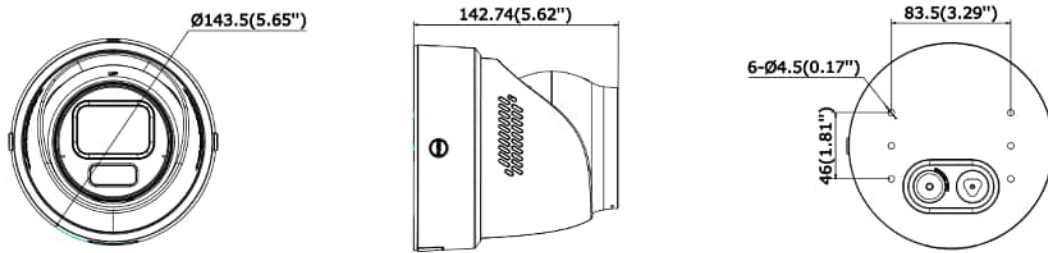

Deep Learning Function	
Perimeter Protection	Line crossing, intrusion, region entrance, region exiting Support alarm triggering by specified target types (human and vehicle)
Face Capture	Yes
General	
Power	12 VDC \pm 25%, 1.4 A, max. 16.8 W, 2-core terminal block, reverse polarity protection, PoE: IEEE 802.3at, Class 4, max. 20 W
Material	Base: Metal, cover: Metal
Dimension	\varnothing 143.5 mm \times 142.7 mm (\varnothing 5.7" \times 5.6")
Package Dimension	170 mm \times 170 mm \times 225 mm (6.7" \times 6.7" \times 8.9")
Weight	Approx. 1270 g (2.8 lb.)
With Package Weight	Approx. 1540 g (3.4 lb.)
Storage Conditions	-30 °C to 60 °C (-22 °F to 140 °F). Humidity 95% or less (non-condensing)
Startup and Operating Conditions	-30 °C to 60 °C (-22 °F to 140 °F). Humidity 95% or less (non-condensing)
Language	33 languages: English, Russian, Estonian, Bulgarian, Hungarian, Greek, German, Italian, Czech, Slovak, French, Polish, Dutch, Portuguese, Spanish, Romanian, Danish, Swedish, Norwegian, Finnish, Croatian, Slovenian, Serbian, Turkish, Korean, Traditional Chinese, Thai, Vietnamese, Japanese, Latvian, Lithuanian, Portuguese (Brazil), Ukrainian
General Function	Heartbeat, mirror, password reset via email, pixel counter, anti-banding
Flashing Light	-SL: White Light -SRB: Red and Blue Light
Approval	
EMC	CE-EMC: EN 55032:2015+A1:2020, EN 50130-4:2011+A1:2014, EN IEC 61000-3-2:2019+A1:2021, EN 61000-3-3:2013+A1:2019+A2:2021
Safety	CB: IEC 62368-1:2014+A11
Environment	CE-RoHS: 2011/65/EU, WEEE: 2012/19/EU, Reach: Regulation (EC) No 1907/2006, NEMA 4X (NEMA 250-2018)
Protection	IP67: IEC 60529-2013, IK10: IEC 62262:2002

▪ Available Model

DS-2CD2H46G2H-IZS2UY/SL(2.8-12mm)

DS-2CD2H46G2H-IZS2UY/SRB(2.8-12mm)

DS-2CD2H46G2H-IZS2UY/SL(2.8-12mm)(Black)

DS-2CD2H46G2H-IZS2UY/SRB(2.8-12mm)(Black)

▪ **Dimension**

Unit: mm(inch)

▪ **Accessory**