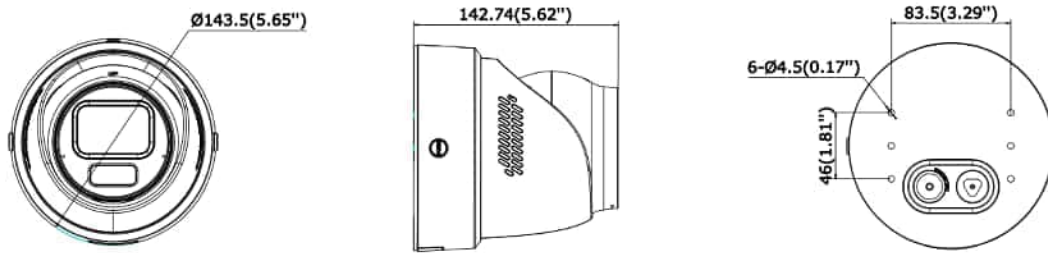

Deep Learning Function	
Perimeter Protection	Line crossing, intrusion, region entrance, region exiting Support alarm triggering by specified target types (human and vehicle)
Face Capture	Yes
General	
Power	12 VDC \pm 25%, 1.4 A, max. 16.8 W, 2-core terminal block, reverse polarity protection, PoE: IEEE 802.3at, Class 4, max. 20 W
Material	Base: Metal, cover: Metal
Dimension	\varnothing 143.5 mm \times 142.7 mm (\varnothing 5.7" \times 5.6")
Package Dimension	170 mm \times 170 mm \times 225 mm (6.7" \times 6.7" \times 8.9")
Weight	Approx. 1270 g (2.8 lb.)
With Package Weight	Approx. 1540 g (3.4 lb.)
Storage Conditions	-30 °C to 60 °C (-22 °F to 140 °F). Humidity 95% or less (non-condensing)
Startup and Operating Conditions	-30 °C to 60 °C (-22 °F to 140 °F). Humidity 95% or less (non-condensing)
Language	33 languages: English, Russian, Estonian, Bulgarian, Hungarian, Greek, German, Italian, Czech, Slovak, French, Polish, Dutch, Portuguese, Spanish, Romanian, Danish, Swedish, Norwegian, Finnish, Croatian, Slovenian, Serbian, Turkish, Korean, Traditional Chinese, Thai, Vietnamese, Japanese, Latvian, Lithuanian, Portuguese (Brazil), Ukrainian
General Function	Heartbeat, mirror, password reset via email, pixel counter, anti-banding
Flashing Light	-SL: White Light -SRB: Red and Blue Light
Approval	
EMC	CE-EMC: EN 55032:2015+A1:2020, EN 50130-4:2011+A1:2014, EN IEC 61000-3-2:2019+A1:2021, EN 61000-3-3:2013+A1:2019+A2:2021
Safety	CB: IEC 62368-1:2014+A11
Environment	CE-RoHS: 2011/65/EU, WEEE: 2012/19/EU, Reach: Regulation (EC) No 1907/2006, NEMA 4X (NEMA 250-2018)
Protection	IP67: IEC 60529-2013, IK10: IEC 62262:2002

▪ Available Model

DS-2CD2H46G2H-IZS2UY/SL(2.8-12mm)

DS-2CD2H46G2H-IZS2UY/SRB(2.8-12mm)

DS-2CD2H46G2H-IZS2UY/SL(2.8-12mm)(Black)

DS-2CD2H46G2H-IZS2UY/SRB(2.8-12mm)(Black)

▪ **Dimension**

Unit: mm(inch)

▪ **Accessory**