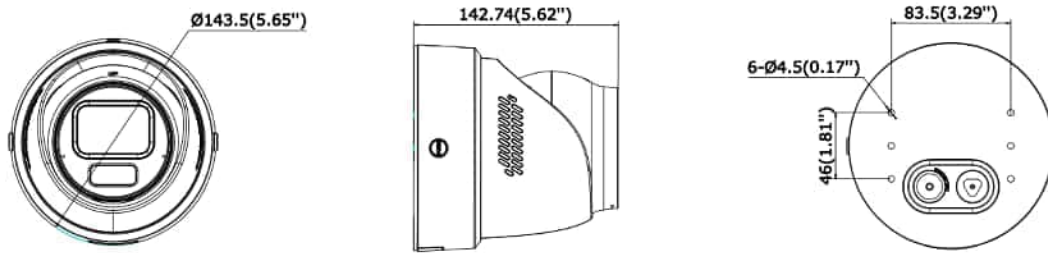

Deep Learning Function	
Perimeter Protection	Line crossing, intrusion, region entrance, region exiting Support alarm triggering by specified target types (human and vehicle)
Face Capture	Yes
General	
Power	12 VDC \pm 25%, 1.4 A, max. 16.8 W, 2-core terminal block, reverse polarity protection, PoE: IEEE 802.3at, Class 4, max. 20 W
Material	Base: Metal, cover: Metal
Dimension	\varnothing 143.5 mm \times 142.7 mm (\varnothing 5.7" \times 5.6")
Package Dimension	170 mm \times 170 mm \times 225 mm (6.7" \times 6.7" \times 8.9")
Weight	Approx. 1265 g (2.8 lb.)
With Package Weight	Approx. 1525 g (3.4 lb.)
Storage Conditions	-30 °C to 60 °C (-22 °F to 140 °F). Humidity 95% or less (non-condensing)
Startup and Operating Conditions	-30 °C to 60 °C (-22 °F to 140 °F). Humidity 95% or less (non-condensing)
Language	33 languages: English, Russian, Estonian, Bulgarian, Hungarian, Greek, German, Italian, Czech, Slovak, French, Polish, Dutch, Portuguese, Spanish, Romanian, Danish, Swedish, Norwegian, Finnish, Croatian, Slovenian, Serbian, Turkish, Korean, Traditional Chinese, Thai, Vietnamese, Japanese, Latvian, Lithuanian, Portuguese (Brazil), Ukrainian
General Function	Heartbeat, mirror, password reset via email, pixel counter, anti-banding
Flashing Light	-SL: White Light -SRB: Red and Blue Light
Approval	
EMC	CE-EMC: EN 55032:2015+A1:2020, EN 50130-4:2011+A1:2014, EN IEC 61000-3-2:2019+A1:2021, EN 61000-3-3:2013+A1:2019+A2:2021
Safety	CB: IEC 62368-1:2014+A11
Environment	CE-RoHS: 2011/65/EU, WEEE: 2012/19/EU, Reach: Regulation (EC) No 1907/2006, NEMA 4X (NEMA 250-2018)
Protection	IP67: IEC 60529-2013, IK10: IEC 62262:2002

▪ Available Model

DS-2CD2H86G2H-IZS2UY/SL(2.8-12mm)

DS-2CD2H86G2H-IZS2UY/SRB(2.8-12mm)

DS-2CD2H86G2H-IZS2UY/SL(2.8-12mm)(Black)

DS-2CD2H86G2H-IZS2UY/SRB(2.8-12mm)(Black)

▪ **Dimension**

Unit: mm(inch)

▪ **Accessory**