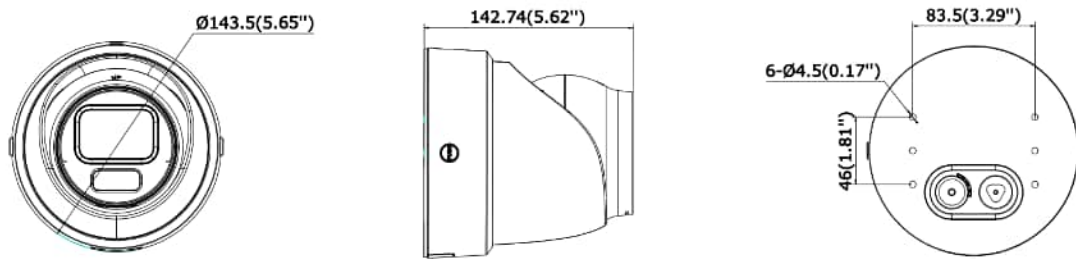

Deep Learning Function	
Perimeter Protection	Line crossing, intrusion, region entrance, region exiting Support alarm triggering by specified target types (human and vehicle)
Face Capture	Yes
General	
Power	12 VDC \pm 25%, 0.9 A, max. 10.8 W, 2-core terminal block, reverse polarity protection, PoE: IEEE 802.3af, Class 3, max. 12.95 W
Material	Base: Metal, cover: Metal
Dimension	\varnothing 143.5 mm \times 142.7 mm (\varnothing 5.7" \times 5.6")
Package Dimension	170 mm \times 170 mm \times 225 mm (6.7" \times 6.7" \times 8.9")
Weight	Approx. 1230 g (2.7 lb.)
With Package Weight	Approx. 1490 g (3.3 lb.)
Storage Conditions	-30 °C to 60 °C (-22 °F to 140 °F). Humidity 95% or less (non-condensing)
Startup and Operating Conditions	-30 °C to 60 °C (-22 °F to 140 °F). Humidity 95% or less (non-condensing)
Language	33 languages: English, Russian, Estonian, Bulgarian, Hungarian, Greek, German, Italian, Czech, Slovak, French, Polish, Dutch, Portuguese, Spanish, Romanian, Danish, Swedish, Norwegian, Finnish, Croatian, Slovenian, Serbian, Turkish, Korean, Traditional Chinese, Thai, Vietnamese, Japanese, Latvian, Lithuanian, Portuguese (Brazil), Ukrainian
General Function	Heartbeat, mirror, password reset via email, pixel counter, anti-banding
Approval	
EMC	CE-EMC: EN 55032:2015+A1:2020, EN 50130-4:2011+A1:2014, EN IEC 61000-3-2:2019+A1:2021, EN 61000-3-3:2013+A1:2019+A2:2021
Safety	CB: IEC 62368-1:2014+A11
Environment	CE-RoHS: 2011/65/EU, WEEE: 2012/19/EU, Reach: Regulation (EC) No 1907/2006, NEMA 4X (NEMA 250-2018)
Protection	IP67: IEC 60529-2013, IK10: IEC 62262:2002

▪ Available Model

DS-2CD2H86G2H-IZSY(2.8-12mm)

DS-2CD2H86G2H-IZSY(2.8-12mm)(Black)

▪ **Dimension**

Unit: mm(inch)

▪ **Accessory**

▪ **Optional**

DS-1618ZJ-Y	DS-1273ZJ-140-Y	DS-1475ZJ-Y	DS-1476ZJ-Y	DS-1271ZJ-140-Y
DS-1663ZJ-Y	DS-1661ZJ-Y			