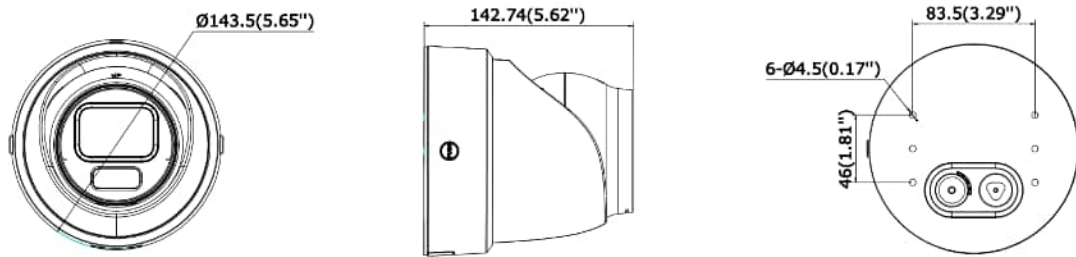

Deep Learning Function	
Perimeter Protection	Line crossing, intrusion, region entrance, region exiting Support alarm triggering by specified target types (human and vehicle)
Face Capture	Yes
General	
Power	12 VDC \pm 25%, 0.9 A, max. 10.8 W, 2-core terminal block, reverse polarity protection, PoE: IEEE 802.3af, Class 3, max. 12.95 W
Material	Base: Metal, cover: Metal
Dimension	\varnothing 143.5 mm \times 142.7 mm (\varnothing 5.7" \times 5.6")
Package Dimension	170 mm \times 170 mm \times 225 mm (6.7" \times 6.7" \times 8.9")
Weight	Approx. 1230 g (2.7 lb.)
With Package Weight	Approx. 1490 g (3.3 lb.)
Storage Conditions	-30 °C to 60 °C (-22 °F to 140 °F). Humidity 95% or less (non-condensing)
Startup and Operating Conditions	-30 °C to 60 °C (-22 °F to 140 °F). Humidity 95% or less (non-condensing)
Language	33 languages: English, Russian, Estonian, Bulgarian, Hungarian, Greek, German, Italian, Czech, Slovak, French, Polish, Dutch, Portuguese, Spanish, Romanian, Danish, Swedish, Norwegian, Finnish, Croatian, Slovenian, Serbian, Turkish, Korean, Traditional Chinese, Thai, Vietnamese, Japanese, Latvian, Lithuanian, Portuguese (Brazil), Ukrainian
General Function	Heartbeat, mirror, password reset via email, pixel counter, anti-banding
Approval	
EMC	CE-EMC: EN 55032:2015+A1:2020, EN 50130-4:2011+A1:2014, EN IEC 61000-3-2:2019+A1:2021, EN 61000-3-3:2013+A1:2019+A2:2021
Safety	CB: IEC 62368-1:2014+A11
Environment	CE-RoHS: 2011/65/EU, WEEE: 2012/19/EU, Reach: Regulation (EC) No 1907/2006, NEMA 4X (NEMA 250-2018)
Protection	IP67: IEC 60529-2013, IK10: IEC 62262:2002

▪ Available Model

DS-2CD2H86G2H-IZSY(2.8-12mm)

DS-2CD2H86G2H-IZSY(2.8-12mm)(Black)

▪ **Dimension**

Unit: mm(inch)

▪ **Accessory**

▪ **Optional**

DS-1618ZJ-Y	DS-1273ZJ-140-Y	DS-1475ZJ-Y	DS-1476ZJ-Y	DS-1271ZJ-140-Y
				
DS-1663ZJ-Y	DS-1661ZJ-Y			
				