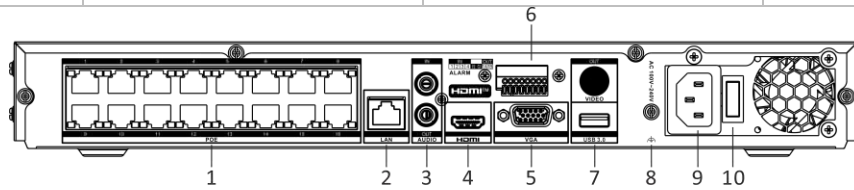

4	HDMI interface	9	Power supply
5	VGA interface	10	Power switch

▪ Available Model

DS-7616NXI-I2/16P/VPro(废弃)

DS-7616NXI-I2/16P/VPro(STD)

DS-7616NXI-I2/16P/VPro(NEU)

DS-7616NXI-I2/16P/VPro(STD)/AUS/4T

DS-7616NXI-I2/16P/VPro(STD)/AUS/6T