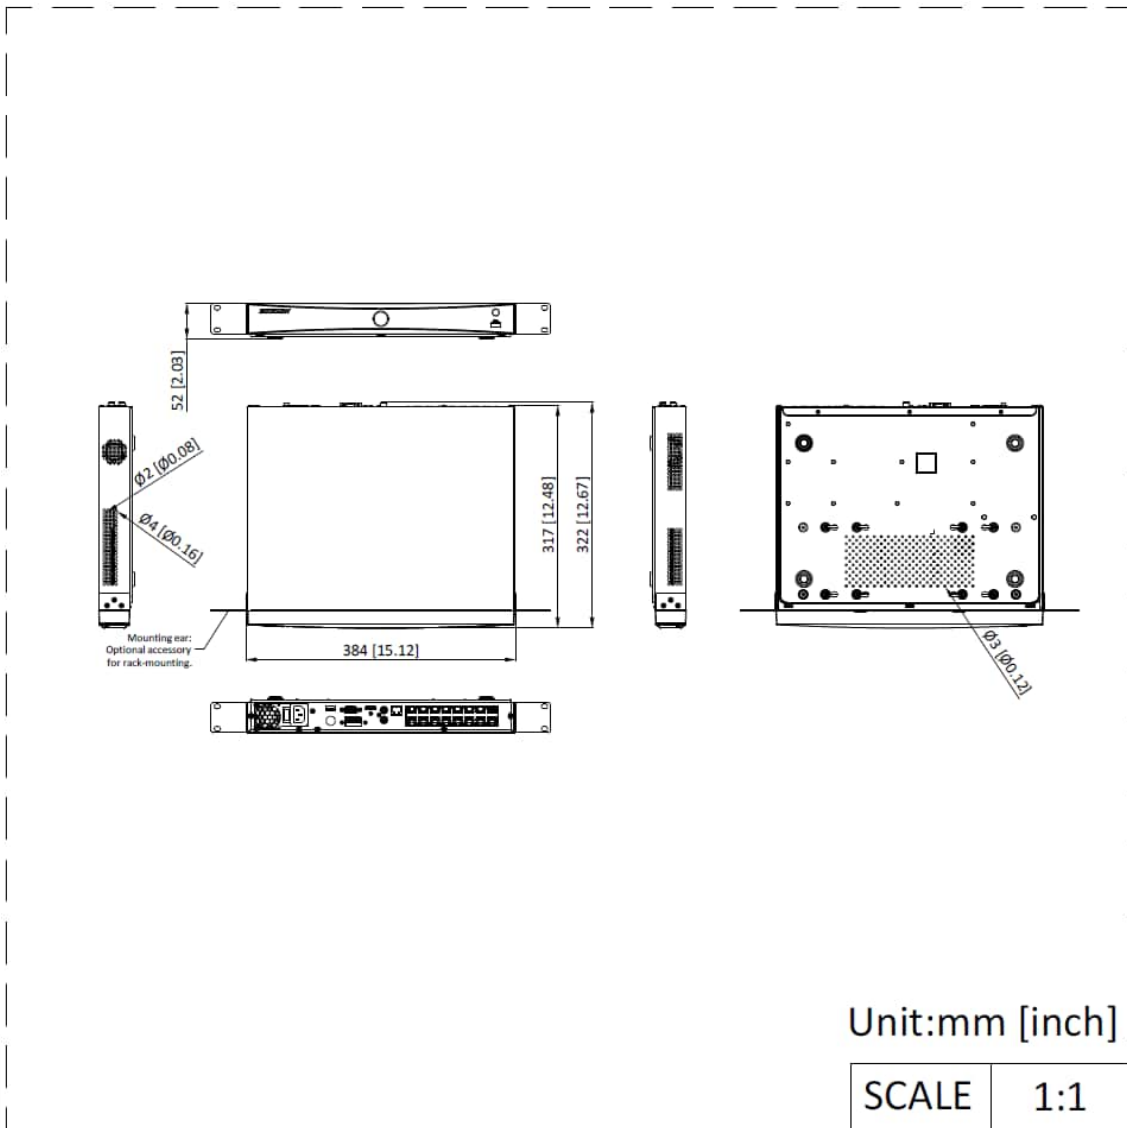

## ▪ Physical Interface

No.	Description	No.	Description
1	Network interfaces with POE function	6	Alarm in and out
2	LAN interface	7	USB 3.0 interface
3	Audio in and out	8	GND

4	HDMI interface	9	Power supply
5	VGA interface	10	Power switch

▪ Available Model

DS-7616NXI-I2/16P/VPro(废弃)

DS-7616NXI-I2/16P/VPro(STD)

DS-7616NXI-I2/16P/VPro(NEU)

DS-7616NXI-I2/16P/VPro(STD)/AUS/4T

DS-7616NXI-I2/16P/VPro(STD)/AUS/6T

▪ Dimension

Unit:mm [inch]

SCALE	1:1
-------	-----