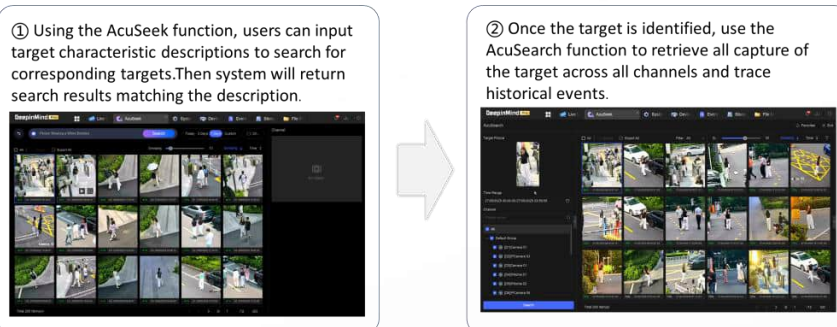

Decoding Capability	Enable AI by NVR: 20-ch@1080p (30 fps) Disable AI by NVR: 32-ch@1080p (30 fps)
Audio Compression	G.711ulaw,G.711alaw,G.722,G.726,MP2L2
Network	
Network Interface	1, RJ-45 10/100/1000 Mbps self-adaptive Ethernet interface
PoE	
Interface	16, RJ-45 10/100 Mbps self-adaptive Ethernet interface
Power	≤ 200W
Standard	IEEE 802.3 af/at
Auxiliary Interface	
SATA	2 SATA interfaces
Capacity	Up to 20 TB capacity for each disk
Serial Interface	NA
Alarm In/Out	4/1
USB Interface	Front panel: 1 × USB 2.0; Rear panel: 1 × USB 3.0
General	
Power Supply	≤ 180 W
Consumption	≤ 50W
Working Temperature	-10°C ~ + 55°C
Working Humidity	10% ~ 90%
Chassis	1U
Dimension (W × D × H)	384 × 371 × 52 mm (15.12" × 12.48" × 2.03")
Weight	≤ 4 kg (6.6 lb)
Certification	
Obtained Certification	CE, CB, REACH, WEEE, UKCA, RCM,IC,LOA,KC
CE	EN 55032:2015, EN 61000-3-2, EN 61000-3-3, EN 50130-4

▪ Typical Application

Typical Application

▪ Physical Interface

No.	Description	No.	Description
1	Network interfaces with POE function	6	Alarm in and out
2	LAN interface	7	USB 3.0 interface
3	Audio in and out	8	GND